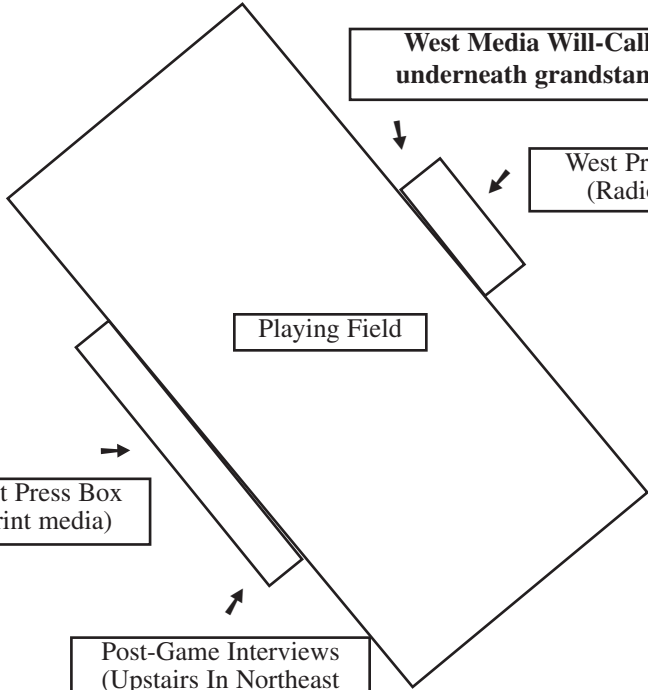

MASSILLON PAUL BROWN TIGER STADIUM

Entrance From Harsh

Washington High School

West Media Will-Call -
underneath grandstands

West Press Box
(Radio/TV)

West Media
Parking

Playing Field

East Press Box
(print media)

Post-Game Interviews
(Upstairs In Northeast
Corner of East Press Box)

Entrance From 20th St.

CANTON FAWCETT STADIUM

Canton McKinley High School,
C.T. Branin Natatorium and Canton Field
House Complex

Umstadt Lot
Media Parking

Gate 7/8
Ticket Booth
(Media Will-
Call)

Press Box

Post-Game
Interviews
(Upstairs Behind
Bleachers)

Playing Field

Blake Ave. N.W.

I-77

Pro Football Hall of Fame