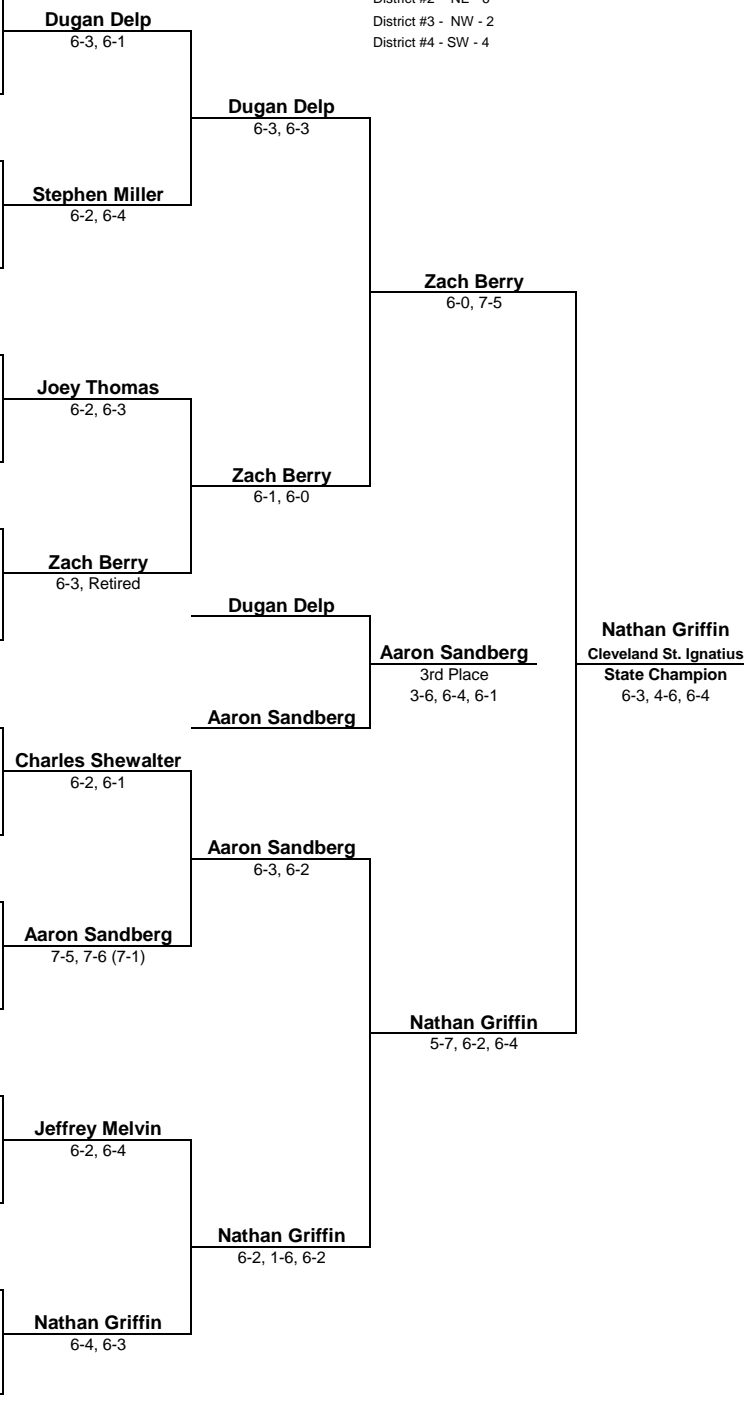

2014 OHSAA BOYS STATE TENNIS TOURNAMENT
DIVISION I SINGLES BRACKET MAY 30 & 31, 2014
The Ohio State University Varsity Outdoor Tennis Courts, 2491 Olentangy River Road, Columbus 43210
Rain Facility - Elysium Tennis Center, 7637 Commerce Pl., Plain City, 43064

Dst-Pl:

Code:

3-1	Dugan Delp (12) Toledo Central Catholic	Scarlet and Gray
2-4	Austin Barr (9) Chagrin Falls Kenston	Blue and White
1-2	Stephen Miller (12) New Albany	Maroon and Gold
4-3	Andrew Niehaus (10) Cincinnati St. Xavier	Royal Blue and White
2-2	Joey Thomas (10) Massillon Jackson	Purple and Gold
1-4	Bryan Yoshino (9) Dublin Coffman	Green, White and Black
4-1	Zach Berry (12) Springboro	Blue and White
2-6	Nico Mostardi (10) Avon	Purple and Gold
1-1	Charles Shewalter (11) Upper Arlington	Black and Gold
2-5	Vince Anzalone (11) Willoughby South	Blue and Gray
4-2	Luke Tsai (12) Mason	Green and White
2-3	Aaron Sandberg (12) Cuyahoga Falls Walsh Jesuit	Maroon and Gold
3-2	Reid Teatsorth (11) Findlay	Blue and Gold
1-3	Jeffrey Melvin (12) Upper Arlington	Black and Gold
2-1	Nathan Griffin (11) Cleveland St. Ignatius	Blue and Gold
4-4	Luke Oaks (11) Troy	Scarlet and Gray

District #1 - C/E/SE - 4
District #2 - NE - 6
District #3 - NW - 2
District #4 - SW - 4

COACHES MEETING- A mandatory coaches meeting will be held at 8:00 a.m., Friday, May 30, at the **Jack Nicklaus Museum**, 2355 Olentangy River Road, Columbus, OH 43210.

SCHEDULE OF PLAY - Play begins on May 30 at 9 a.m. with Division II singles players, followed by Division I singles players, followed by doubles teams.

PARKING INFORMATION AT OHIO STATE

Friday, May 30 - Complimentary Parking will be available at the gray lots around the baseball, softball and track facilities at Ohio State. You can enter this parking area off of Fred Taylor Drive.
Saturday, May 31 - Complimentary Parking will be available at the OSU Fawcett Center, 2400 Olentangy River Rd., Columbus, 43210. The OSU Fawcett Center is located across the street from the OSU tennis courts. Please note that there will be high school graduations at the Schottenstein Center located near the tennis courts all day on Saturday. Please park accordingly.

PARKING INFORMATION AT ELYSIUM TENNIS CENTER - 7637 Commerce Pl., Plain City, 43064

Limited parking for spectators will be available at Midwest Retail Services, Inc., 7670 Commerce Place and also at Distinctive Marble & Granite located at 7635 Commerce Place. Please enter these respective lots from the first parking entrance when you turn onto Commerce Place and please respect the parking spaces reserved for employees and customers. Do not remove barriers placed to reserve these spaces for business personnel. Also, please do not block any entrance (or exit) to the shipping and receiving areas of these businesses. Violators of the parking restrictions will be towed at the owner's expense.

NOTE: The Memorial Golf Tournament is being held in Dublin during the boys state tennis tournament. Shuttles will not be provided to Elysium and it is recommended that fans carpool is possible if the tournament should be moved indoors to Elysium.

[-Click here for a map of Elysium Tennis Center location.](#)