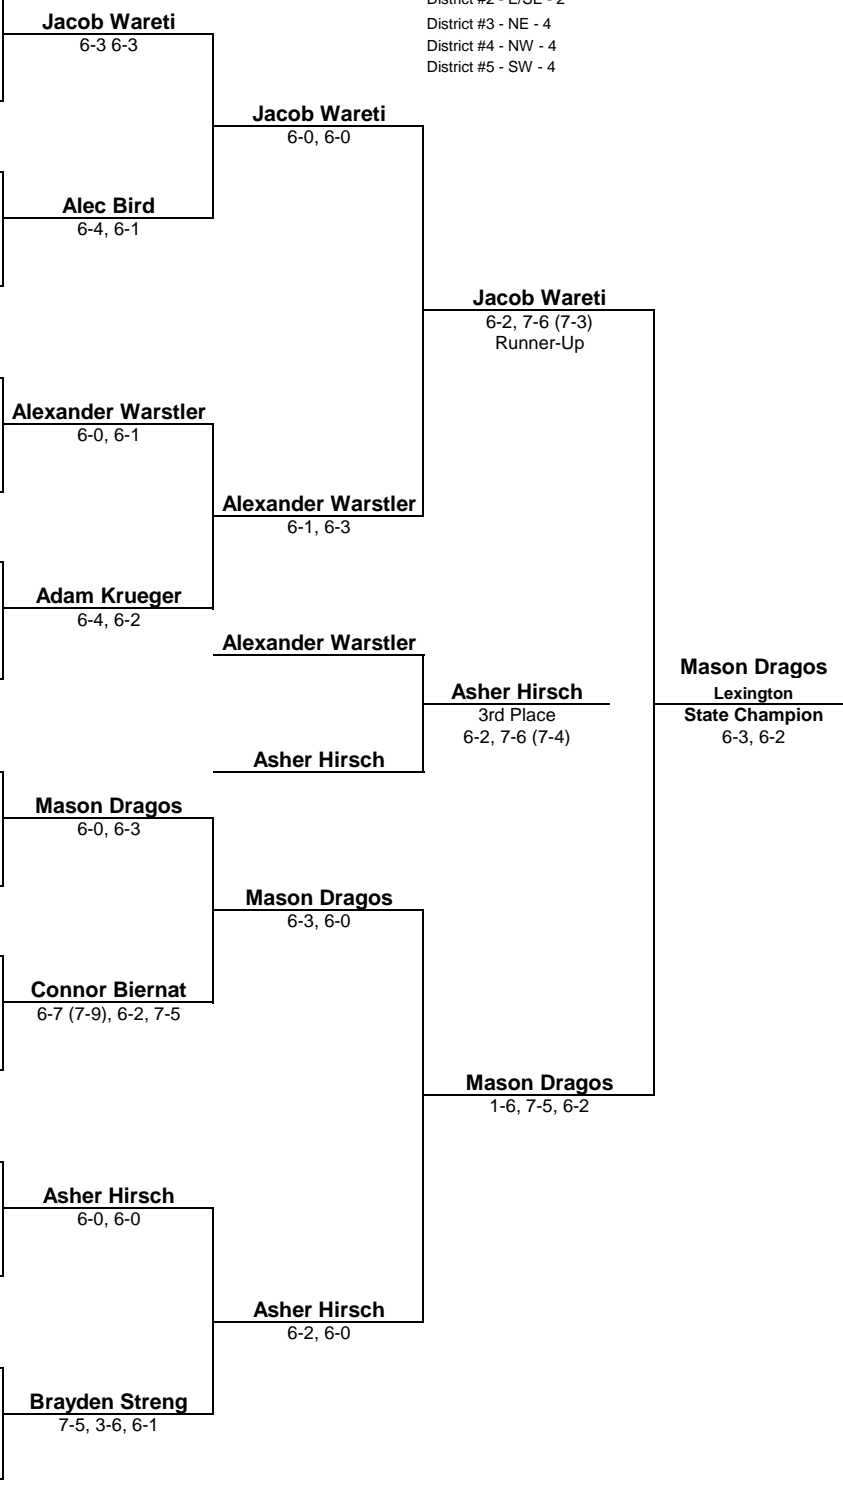

2015 OHSAA BOYS STATE TENNIS TOURNAMENT
DIVISION II SINGLES BRACKET MAY 29 & 30, 2015
The Ohio State University Varsity Outdoor Tennis Courts, 2491 Olentangy River Road, Columbus 43210
Rain Facility - Elysium Tennis Center, 7637 Commerce Pl., Plain City, 43064

Dst-Pl:

1-1	Jacob Waretz (11) Gahanna Columbus Academy	Maroon and Gray
5-4	Chris Bak (12) Cincinnati Clark Montesorri	Blue and White
4-2	Daniel Lasarte (12) Defiance	Royal Blue and White
3-3	Alec Bird (12) Canton Central Catholic	Green and White
2-2	Cameron Wiandt (12) Coshocton	Black and Red
5-2	Alexander Warstler (11) Cincinnati Indian Hill	Red and White
3-1	Adam Krueger (10) Bay Village Bay	Blue and Red
4-4	Dale Oates (12) Kenton	Red and White
4-1	Mason Dragos (12) Lexington	Purple and Gold
5-3	Andrew Pregel (9) Cincinnati Indian Hill	Red and White
1-2	Connor Biernat (9) Columbus Wellington School	Blue and White
3-2	David Buchinsky (10) Hunting Valley University School	Maroon and Black
5-1	Asher Hirsch (12) Cincinnati Country Day	Blue and White
3-4	Zach Teffner (11) Cortland Lakeview	Blue and White
2-1	Jason Prince (11) Proctorville Fairland	Green and White
4-3	Brayden Streng (10) Sandusky	Blue and White

Code:

- District #1 - C - 2
- District #2 - E/SE - 2
- District #3 - NE - 4
- District #4 - NW - 4
- District #5 - SW - 4

COACHES MEETING - A mandatory coaches meeting will be held at 8:00 a.m., Friday, May 29, in the Biggs Classroom located at the Woody Hayes Athletic Facility, 555 Irving Schottenstein Drive.

SCHEDULE OF PLAY - Play begins on May 29 at 9 a.m. with Division I singles players, followed by Division II singles players, followed by doubles teams.

PARKING INFORMATION AT OHIO STATE

Friday, May 29 - Complimentary Parking will be available at the gray lots around the baseball, softball and track facilities at Ohio State. You can enter this parking area off of Fred Taylor Drive.

Saturday, May 30 - Complimentary Parking will be available at the OSU Fawcett Center, 2400 Olentangy River Rd., Columbus, 43210. The OSU Fawcett Center is located across the street from the OSU tennis courts. Please note that there will be high school graduations at the Schottenstein Center located near the tennis courts all day on Saturday. Please plan accordingly.

PARKING INFORMATION AT ELYSIUM TENNIS CENTER - 7637 Commerce Pl., Plain City, 43064

Limited parking for spectators will be available at Midwest Retail Services, Inc., 7670 Commerce Place and also at Distinctive Marble & Granite located at 7635 Commerce Place. Please enter these respective lots from the first parking entrance when you turn onto Commerce Place and please respect the parking spaces reserved for employees and customers. Do not remove barriers placed to reserve these spaces for business personnel. Also, please do not block any entrance (or exit) to the shipping and receiving areas of these businesses. Violators of the parking restrictions will be towed at the owner's expense.

Shuttles will not be provided to Elysium and it is recommended that fans carpool if possible if the tournament should be moved indoors to Elysium.

[-Click here for a map of Elysium Tennis Center location.](#)