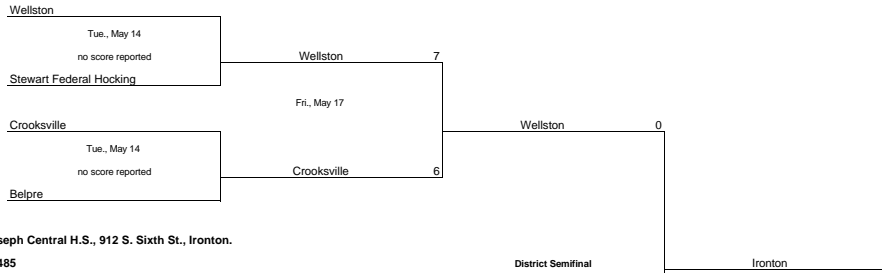

Jim Mains, Mgr., P: 740-532-0485