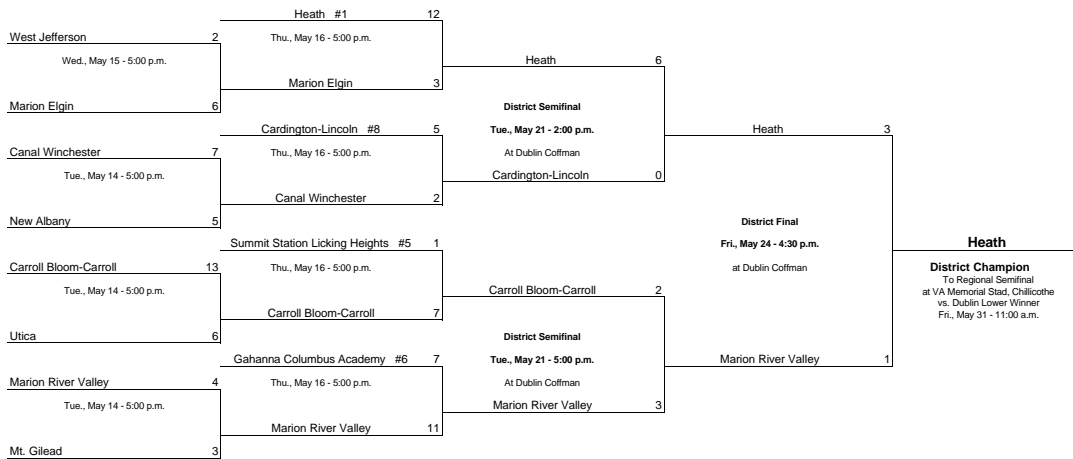

Dublin Lower District: Dublin Coffman H.S., 6780 Coffman Rd., Dublin. Bob Hart, Mgr., P: 614-538-9003