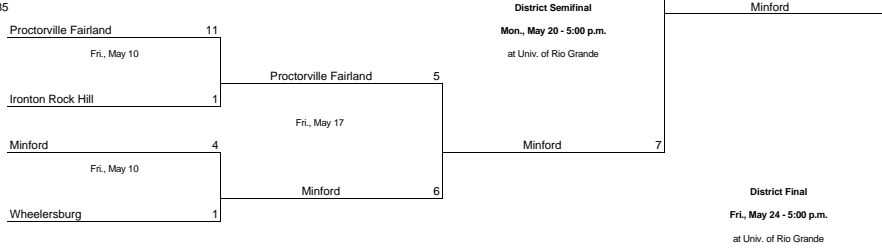

Jim Mains, Mgr., P: 740-532-0485