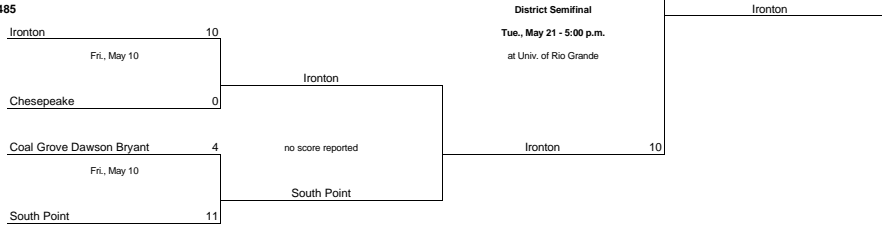

Jim Mains, Mgr., P: 740-532-0485