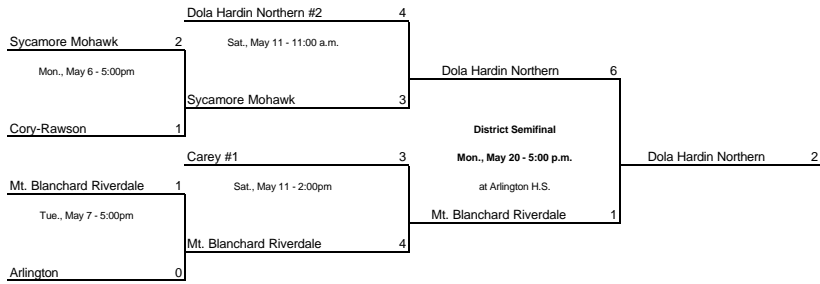

District Final
Fri., May 24 - 5:00 p.m.
at Old Fort

Bettsville

Hamler District: Patrick Henry H.S., 6-900 S.R. 18, Hamler. Mike Meyer, Mgr., P: 419-274-3015

Arlington Sectional: 336 S. Main St., Arlington. Tom Yates, Mgr., P: 419-423-2362