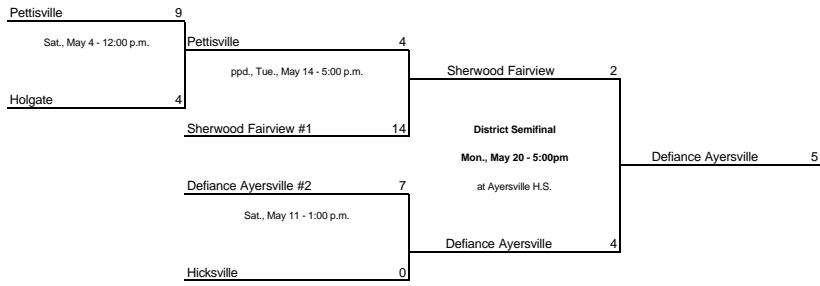

Ridgeway Ridgemo

Defiance District: Defiance H.S., 1755 Palmer Dr., Defiance. Steve Norwood, Mgr., P: 419-784-0102

Ayersville Sectional: Ayersville H.S., 28046 Watson Rd., Defiance. Jim Leininger, Mgr., P: 419-395-1580