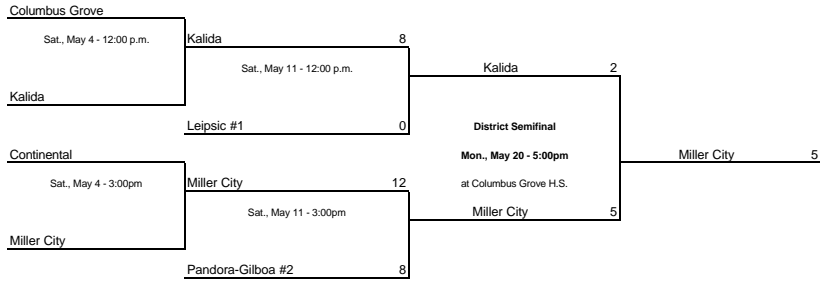

Baseball Division IV, Region 14 Continued

Elida District: Elida H.S., 101 E. North St., Elida. Dave May, Mgr., P: 419-331-2580.

Columbus Grove Sectional: Columbus Grove H.S., 201 W. Cross St., Columbus Grove.

Marty Thomas, Mgr., P: 419-659-2156.