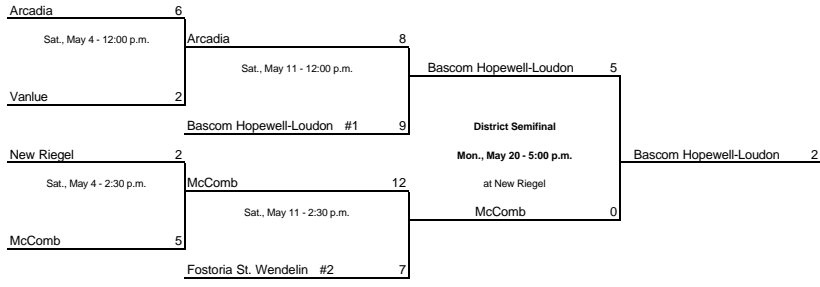

2002 OHSAA Regional Baseball Tournament Brackets
Division IV, Region 14

Old Fort District: Old Fort H.S., 7635 N. C.R. 51, Old Fort. John Brueggemeier, Mgr., P: 419-992-4291.

New Riegel Sectional: New Riegel H.S., 44 N. Perry St., New Riegel. Steve Bouillon, Mgr., P: 419-595-2256