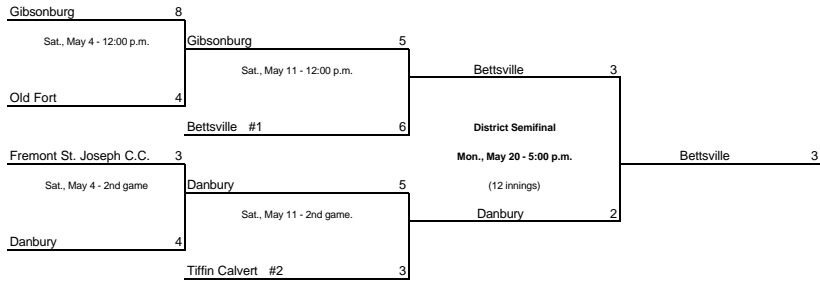

Old Fort Sectional: Old Fort H.S., 7635 N. C.R. 51, Old Fort.

John Brueggemeier, Mgr., P: 419-992-4291.