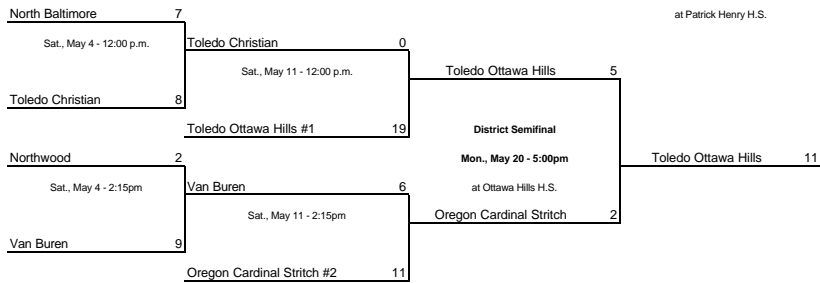

District Final
Fri., May 24
at Patrick Henry H.S.

Toledo Ottawa Hills

Ottawa Hills Sectional: Ottawa Hills H.S., 2532 Evergreen, Toledo.

Tim Erickson, Mgr., P: 419-536-8429.