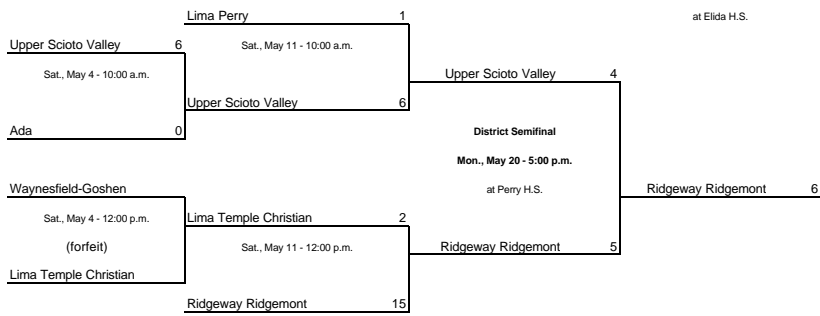

Perry Sectional: Perry H.S., 2770 E. Breese Rd., Lima. Robert Yant, Mgr., P: 419-221-1694.