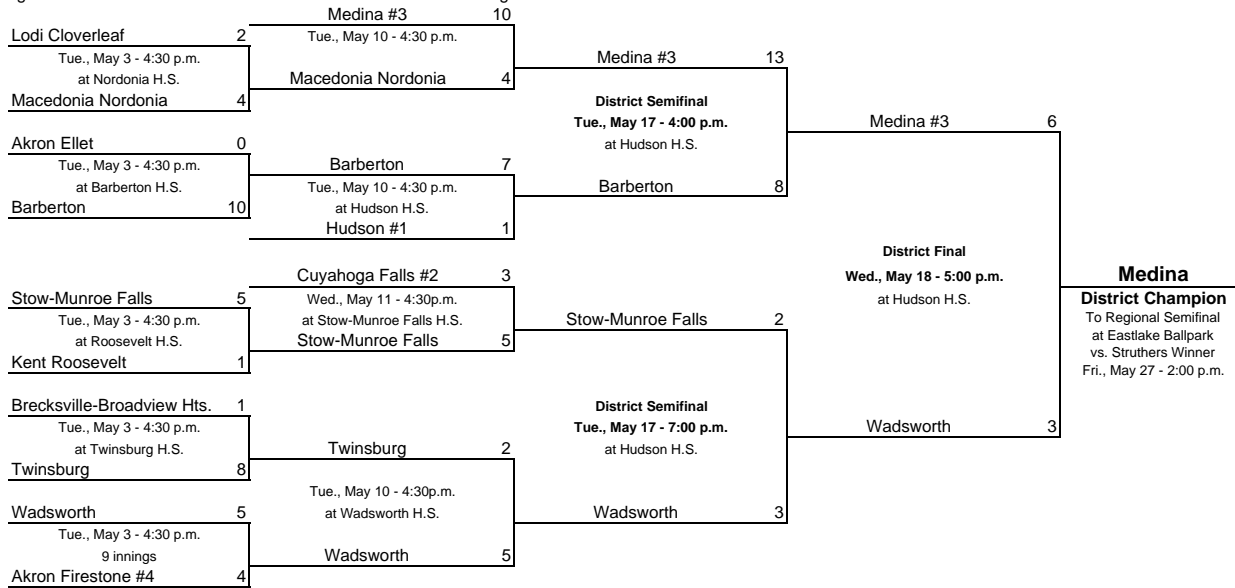

2005 OHSAA Sectional/District Baseball Tournament Brackets

Division I, Region 1 - Eastlake

Eastlake Ballpark, 35300 Vine Street, Eastlake 44095. Fred Heyer, Mgr., B: 440-975-3285.

- indicates seed at sectional draw

Hudson District: Hudson H.S., 2500 Hudson-Aurora Rd., Hudson 44236. Paul James Vagi, Mgr., P: 330-653-1438

Visiting team is the bottom team on the bracket and will host sectional games.