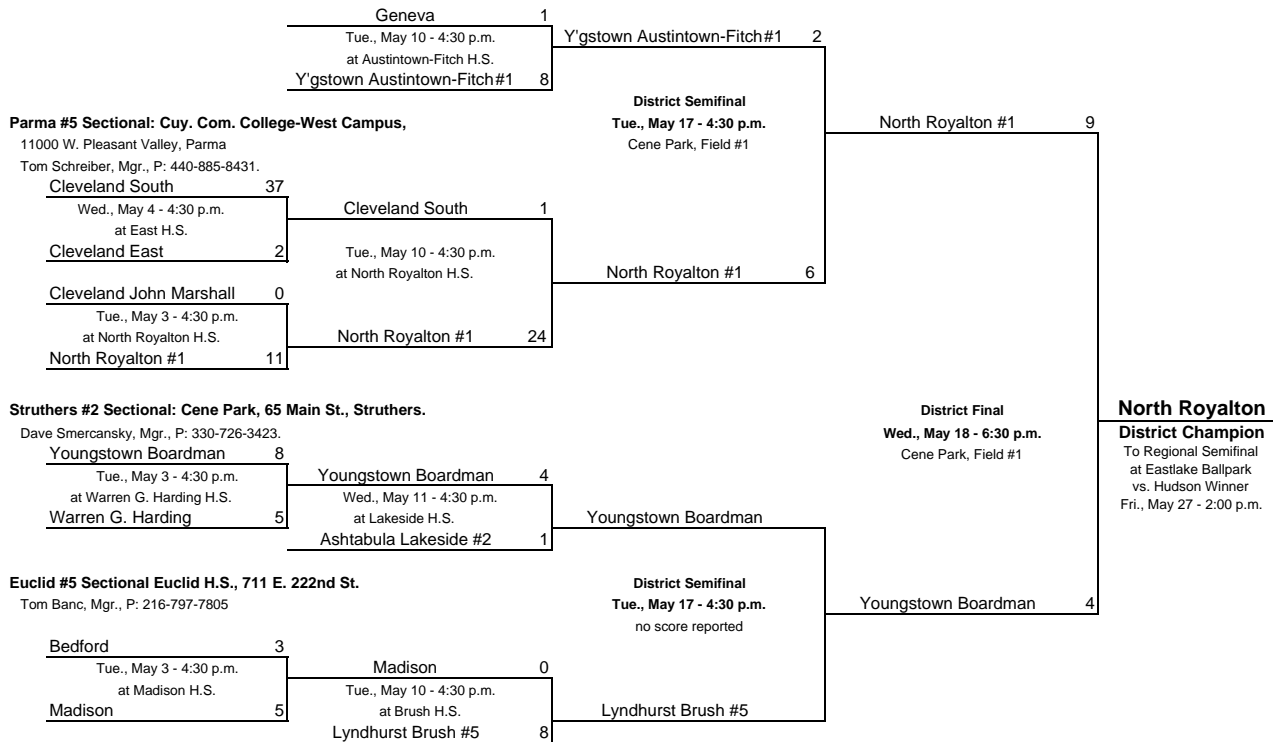

Visiting team is the bottom team on bracket and will host sectional games.

Struthers #1 Sectional: Cene Park, 65 Main St., Struthers. Dave Smercansky, Mgr., P: 330-726-3423.

Division 1, Region 1 - Eastlake