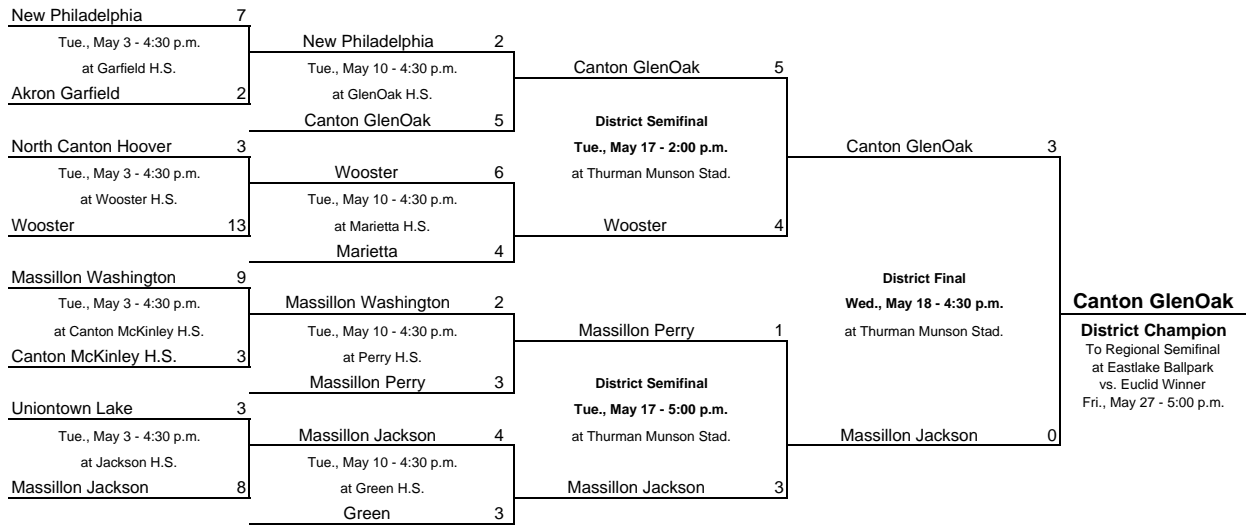

Division 1, Region 1 - Eastlake

Eastlake Ballpark, 35300 Vine Street, Eastlake 44095. Fred Heyer, Mgr., B: 440-975-3285.

- indicates seed at sectional draw

Canton District: Thurman Munson Stad., 2501 Allen Ave., S.E., Canton. Dan Brooks, Mgr., P: 330-454-4736.

Visiting team is the botton team on bracket and will host sectional games.