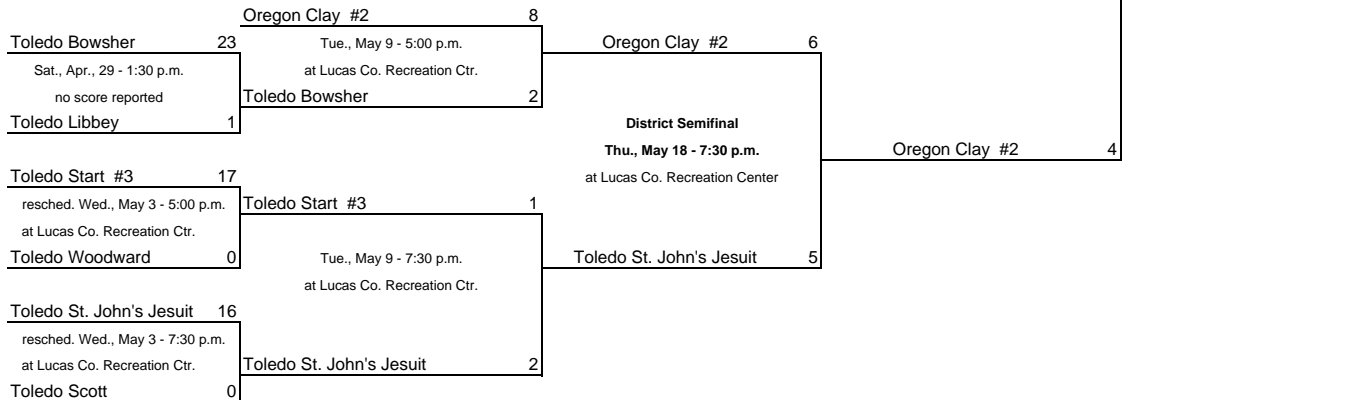

Lucas County Recreation Ctr Sectional II: 2901 Key Street, Maumee 43537.

Mike Padgett, Mgr., P: 419-255-2280