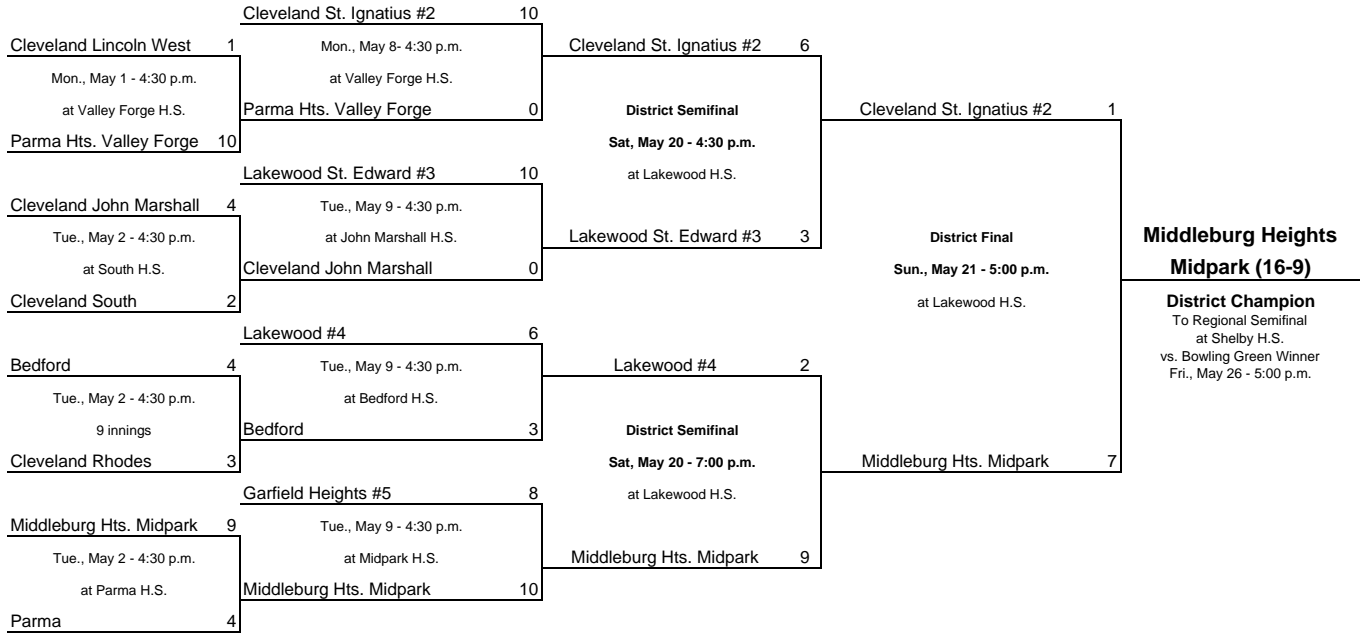

Division 1, Region 3-Shelby

Shelby High School, 109 W. Smiley Rd., Shelby 44875. Kevin Calver, Mgr., P: 419-342-6586.

- indicates seed at sectional draw

Parma District: Valley Forge High School, 9999 Independence, Parma Hts., Tom Schreiber, Mgr., P: 440-885-8431.

Visiting team is the bottom team on bracket and will host sectional games.