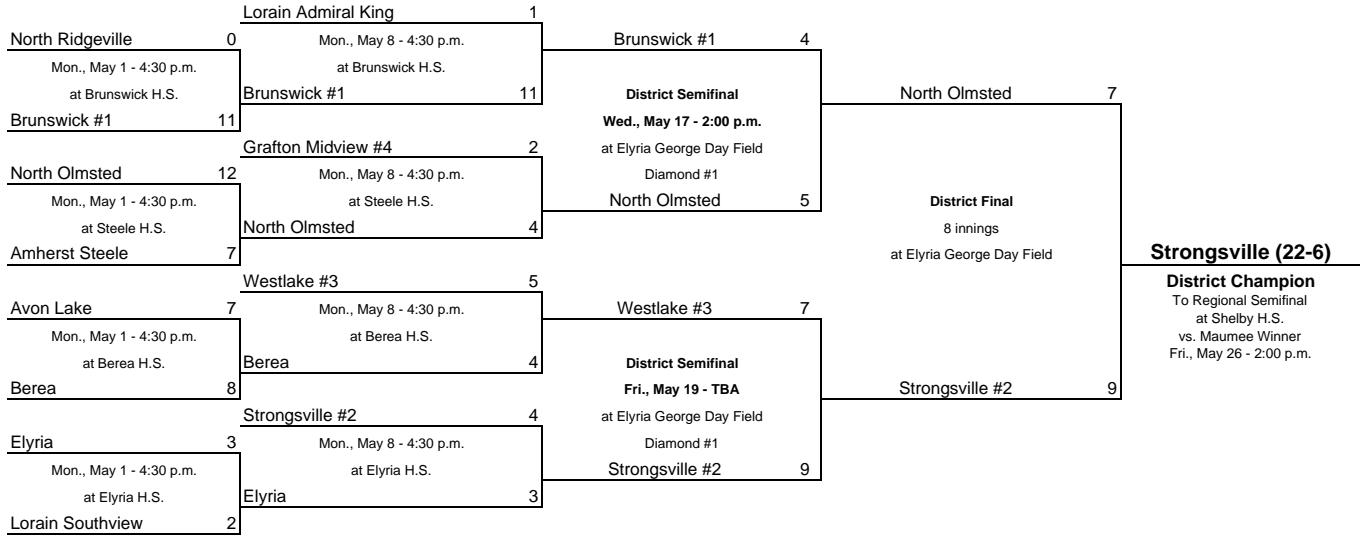

2006 OHSAA Sectional/District Baseball Tournament Brackets Division I, Region 3-Shelby

Shelby High School, 109 W. Smiley Rd., Shelby 44875. Kevin Calver, Mgr., P: 419-342-6586.

- indicates seed at sectional draw

Elyria District: Elyria H.S., 311 Janowicz Drive, Elyria 44035. Mark T. McGuire, Mgr., 440-284-8256

Visiting team is the bottom team on bracket and will host the sectional games.