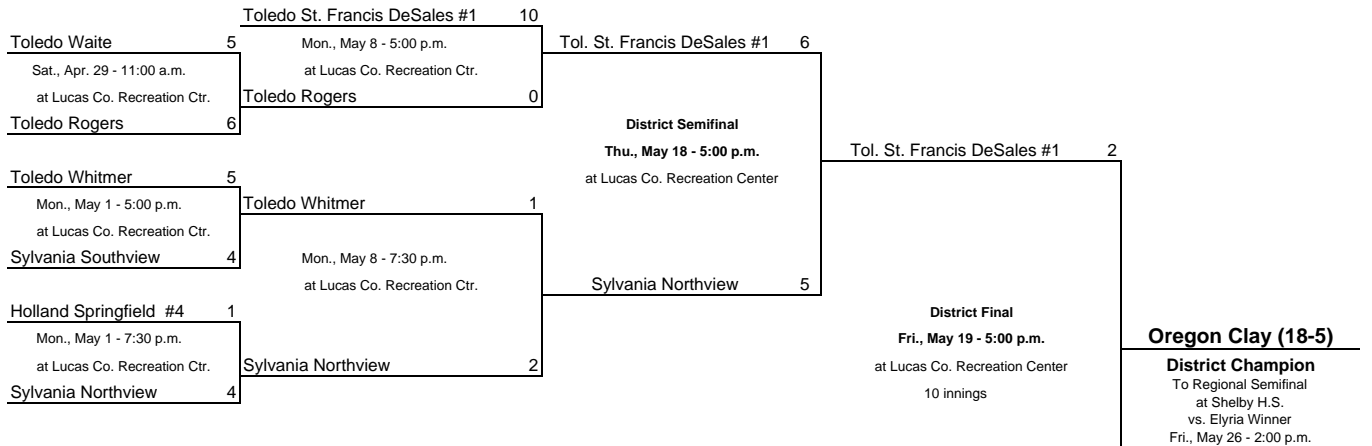

Maumee District: Lucas County Recreation Ctr., 2901 Key Street, Maumee 43537. Mike Padgett, Mgr., P: 419-255-2280

Lucas County Recreation Ctr Sectional I: 2901 Key Street, Maumee 43537.

Mike Padgett, Mgr., P: 419-255-2280