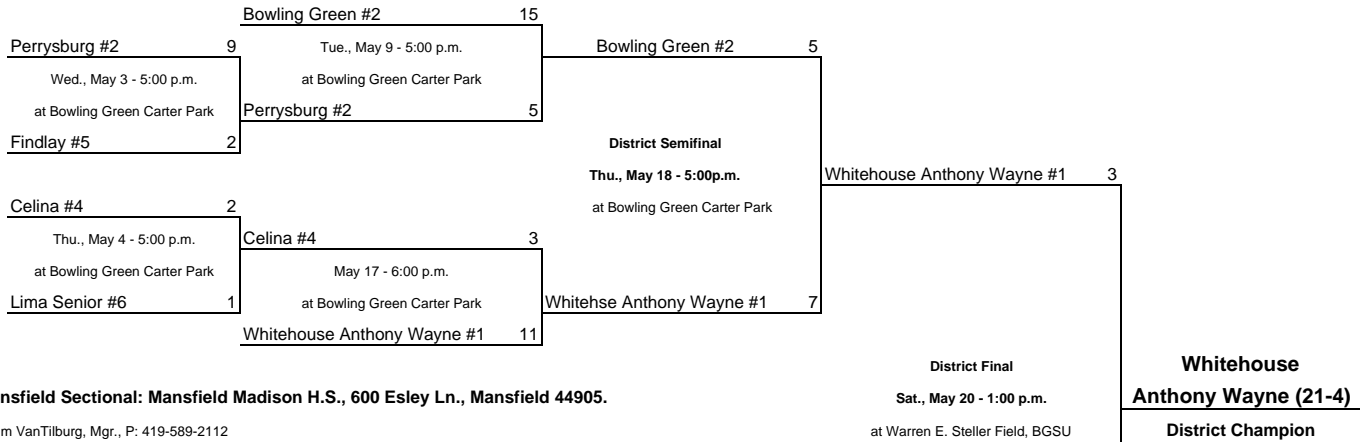

Bowling Green District: Warren E. Steller Field, BGSU, 43403. Jim Elsasser, Mgr., P: 419-372-2401

Bowling Green Sectional: Bowling Green Carter Park, Campbell Rd., Bowling Green 43402.

Tim Dunn, Mgr., P: 419-352-4335

Mansfield Sectional: Mansfield Madison H.S., 600 Esley Ln., Mansfield 44905.

Jim VanTilburg, Mgr., P: 419-589-2112