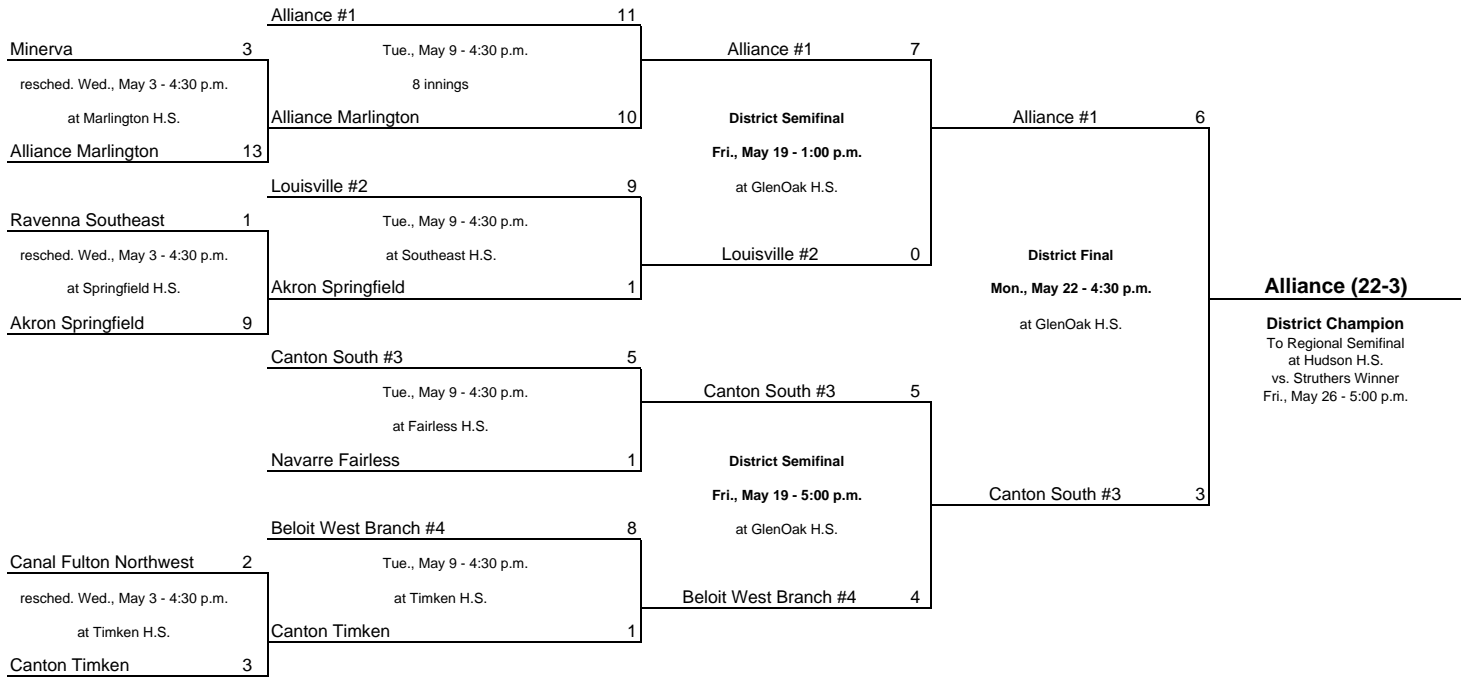

Division 2, Region 5- Hudson

Hudson H.S., 2500 Hudson-Aurora Rd., Hudson 44236. Paul James Vagi, Mgr., P: 888-386-6687

- indicates seed at sectional draw

Canton District: GlenOak H.S., 1015 44th St. N.W., Canton 44709. Todd Sutton, Mgr., P: 330-493-5543.

The visiting team is the bottom team on bracket and will host sectional games.