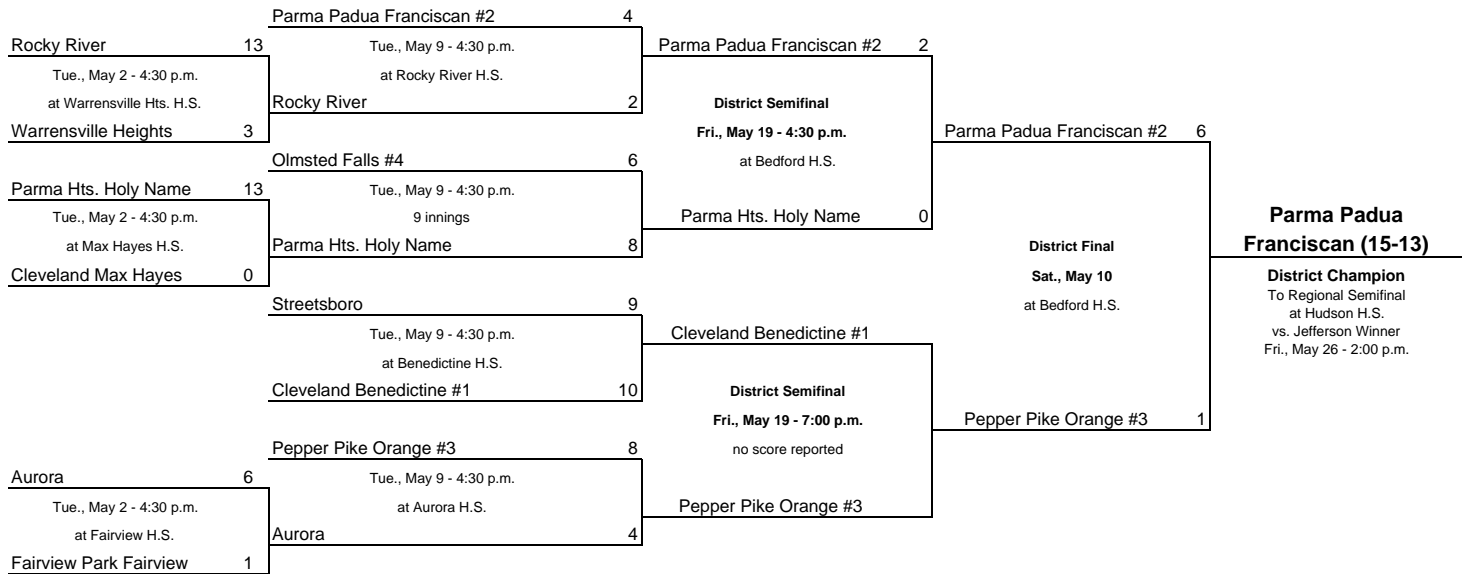

2006 OHSAA Regional Baseball Sectional/District Tournament Brackets Division II, Region 5-Hudson

Hudson H.S., 2500 Hudson-Aurora Rd., Hudson 44236. Paul James Vagi, Mgr., P: 888-386-6687

- indicates seed at sectional draw

Bedford District: Bedford H.S., 481 Northfield Rd., Bedford 44146. Paul Powers, Mgr., P: 440-439-4588.

The visiting team is the bottom team on bracket and will host sectional games.