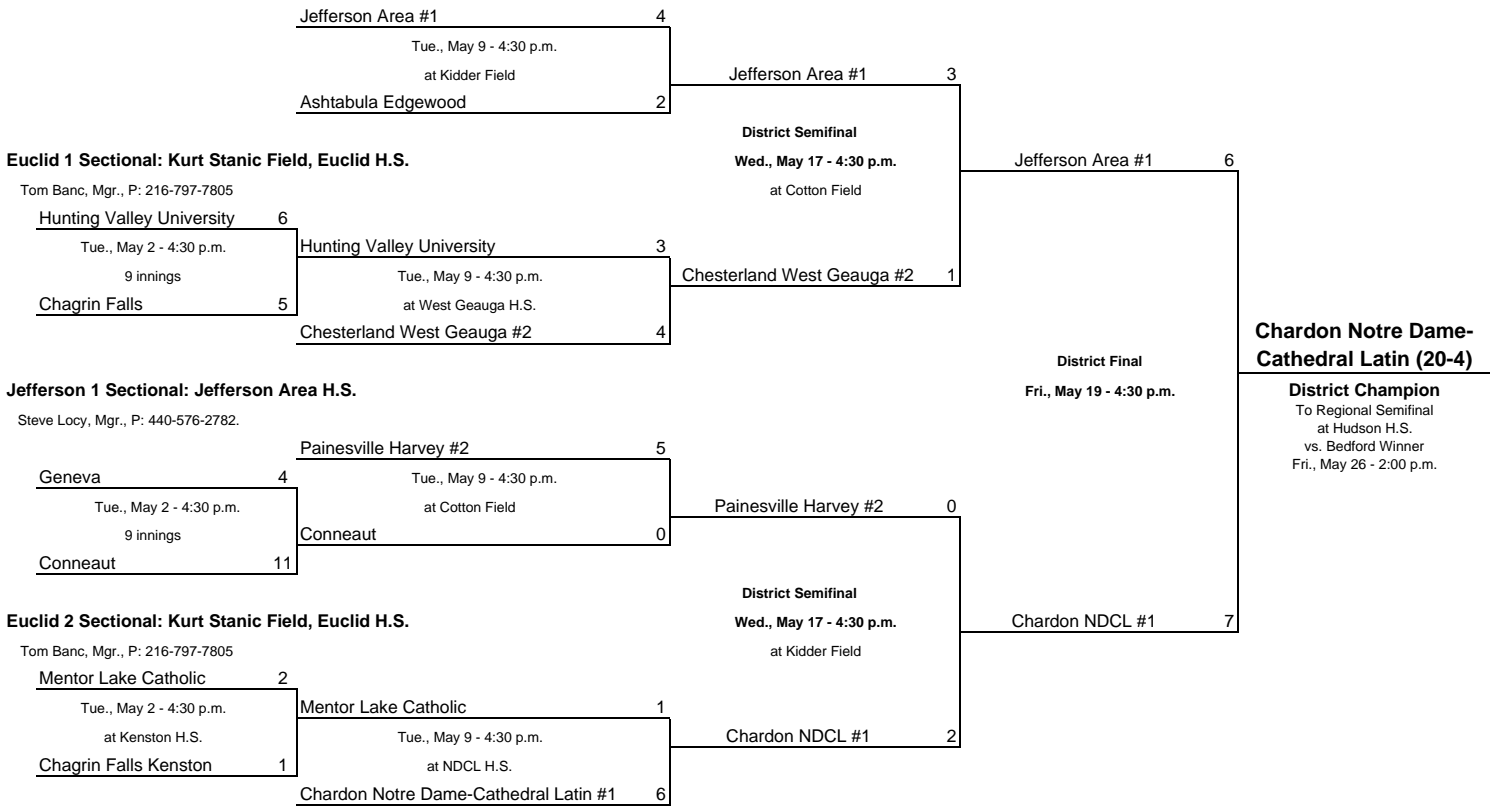

The visiting team is the bottom team on bracket and will host sectional games.

Jefferson 2 Sectional: Jefferson Area H.S.

Steve Locy, Mgr., P: 440-576-2782.

Division 2, Region 5- Hudson

Hudson H.S., 2500 Hudson-Aurora Rd., Hudson 44236. Paul James Vagi, Mgr., P: 888-386-6687