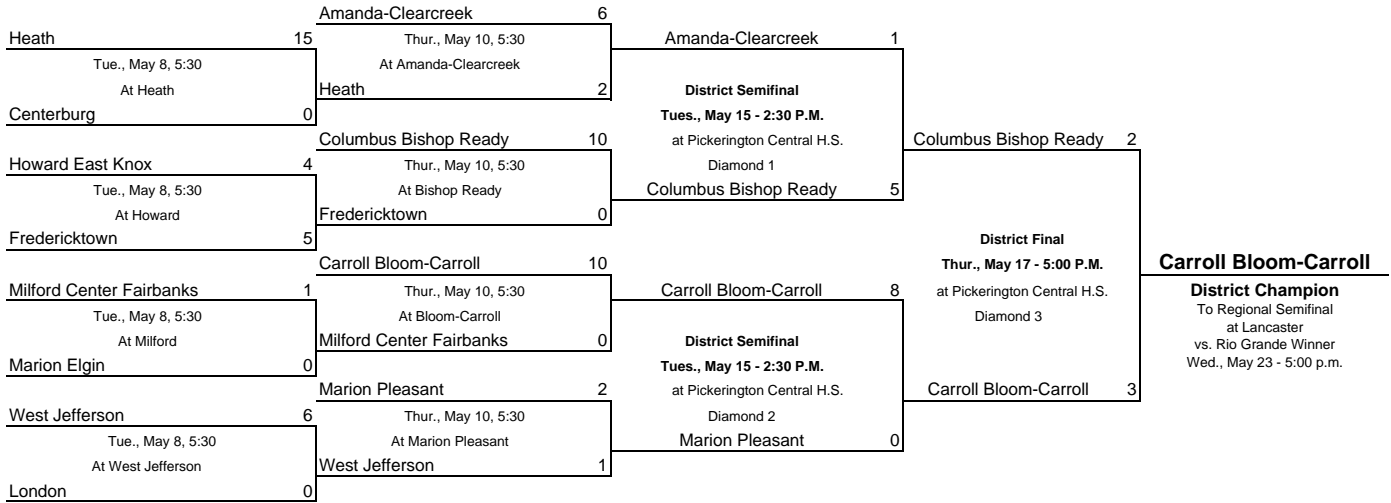

2007 OHSAA Regional Softball Tournaments Brackets

Division III, Region 11 - Lancaster

Lancaster H.S., 1312 Granville Pike, Lancaster 43130. Merwyn Bowdish, Mgr., P: 740-681-7550

- indicates seed at sectional draw

Pickerington 1 District: Pickerington H.S. Central, 300 Opportunity Way, Pickerington 43147.

Betsy Hoffman, Mgr., P: 614-830-2732

Home team is the top team on bracket and will host first two games.