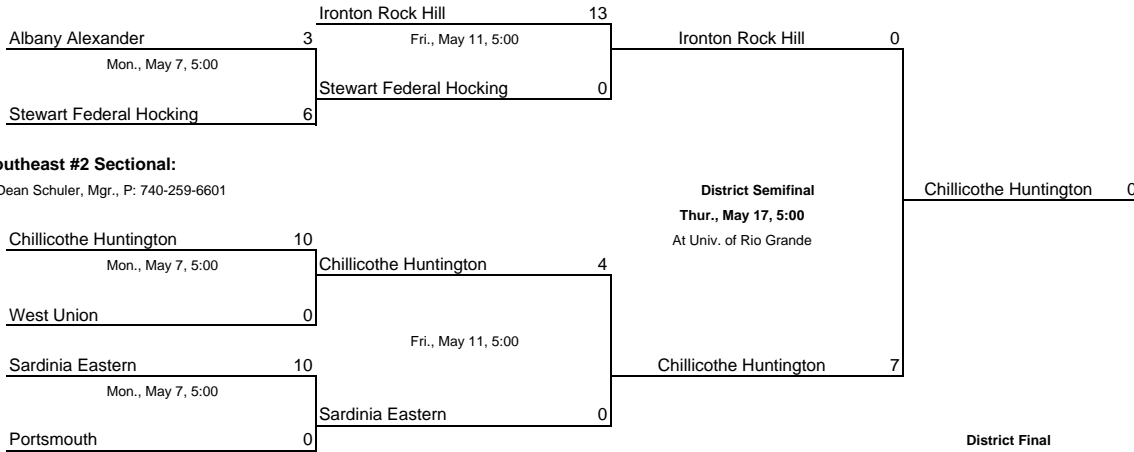

Rio Grande District: Univ. of Rio Grande, 218 N. College, Rio Grande 45674. Sharon Vannoy, Mgr., P: 740-367-7377

Northwest #1 Sectional:

Sharon Vannoy, Mgr., P: 740-367-7377