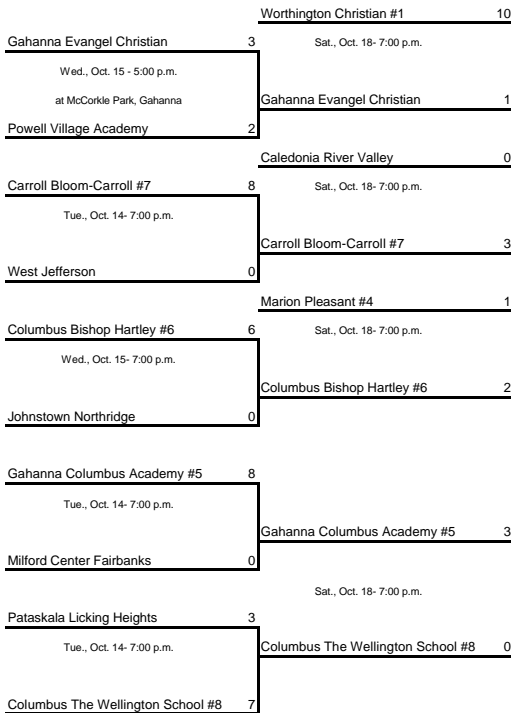

Central Upper District: games played at home team field