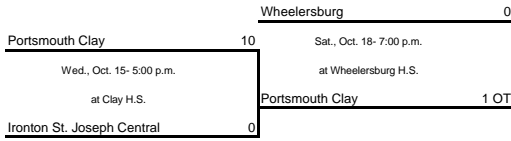

OHSAA 2003 SOCCER TOURNAMENT - BOYS DIVISION III

Region 11 - District Tournament Bracket

Home Team is Top Team on Bracket # - indicates sectional seed Times are subject to change.

East/Southeast Lower District: Athens High School, 1 High School Rd., The Plains 45780.