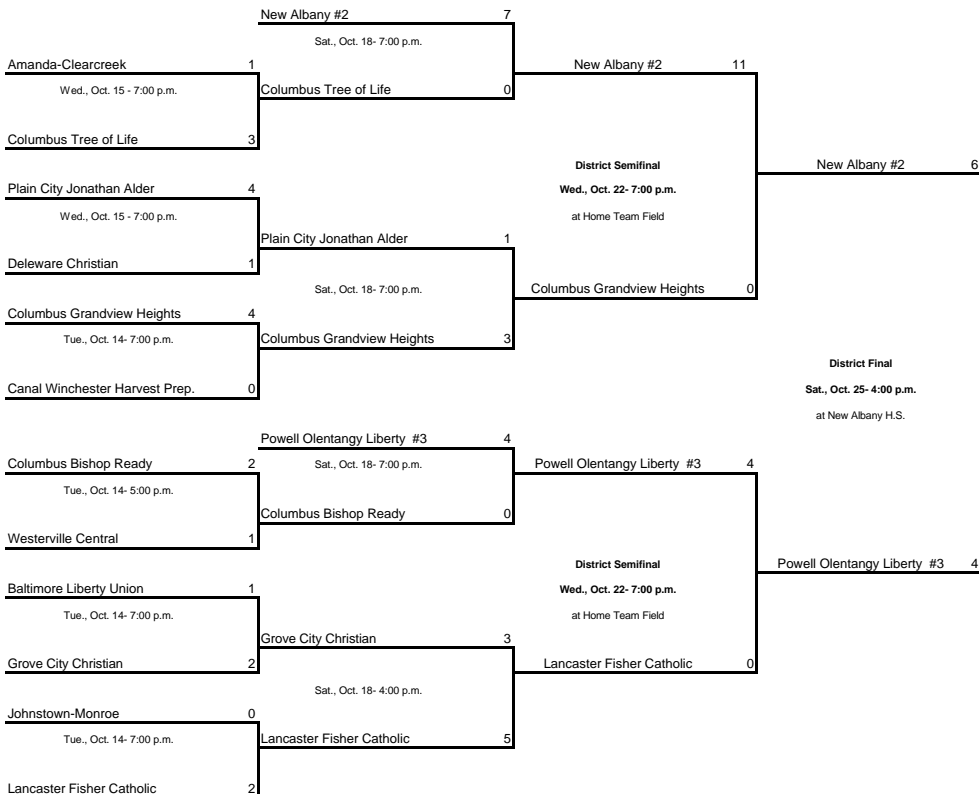

Berlin Hiland
To Regional Semifinal
at Westerville South H.S.
vs Central Lower Winner
Tuesday, Oct. 28
7:00 p.m.

New Albany
To Regional Semifinal
at Westerville South H.S.
vs E/SE Upper Winner
Tuesday, Oct. 28
7:00 p.m.