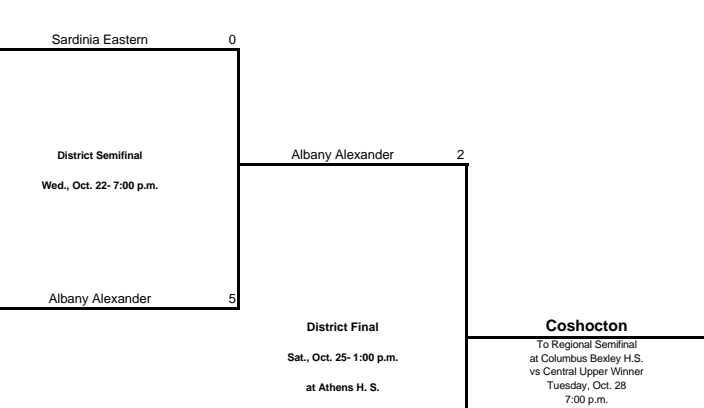

Central Upper District: games played at home team field