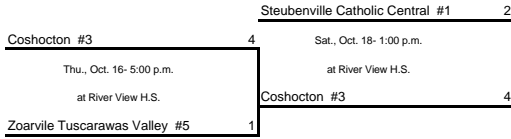

OHSAA 2003 SOCCER TOURNAMENT - BOYS DIVISION III

Region 11 - District Tournament Bracket

Home Team is Top Team on Bracket # - indicates sectional seed Times are subject to change.

East/Southeast Lower District: Athens High School, 1 High School Rd., The Plains 45780.