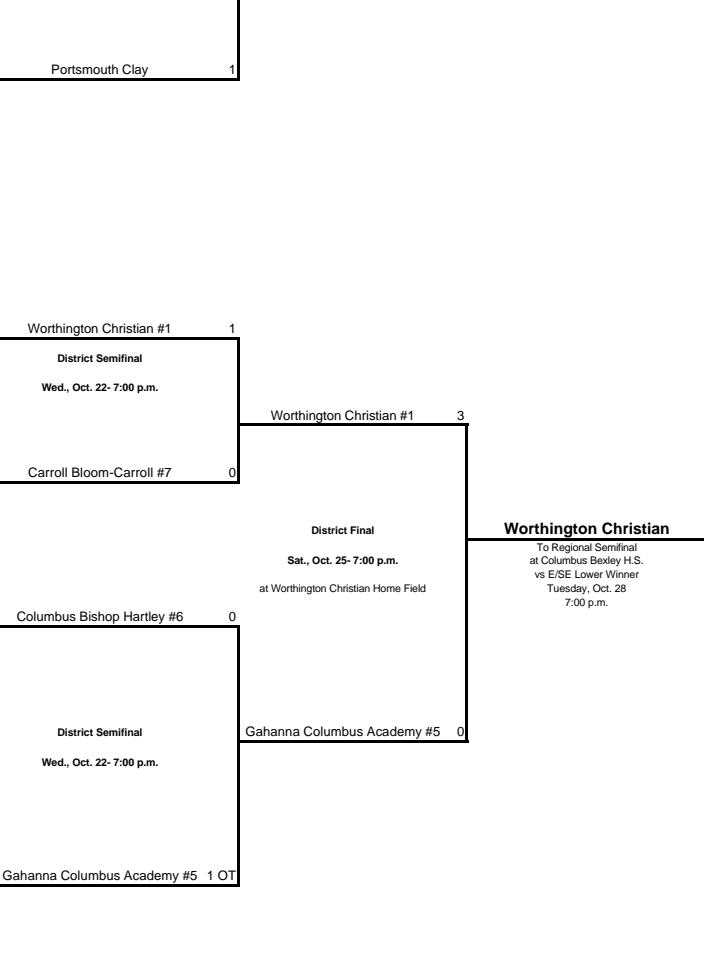

Central Upper District: games played at home team field