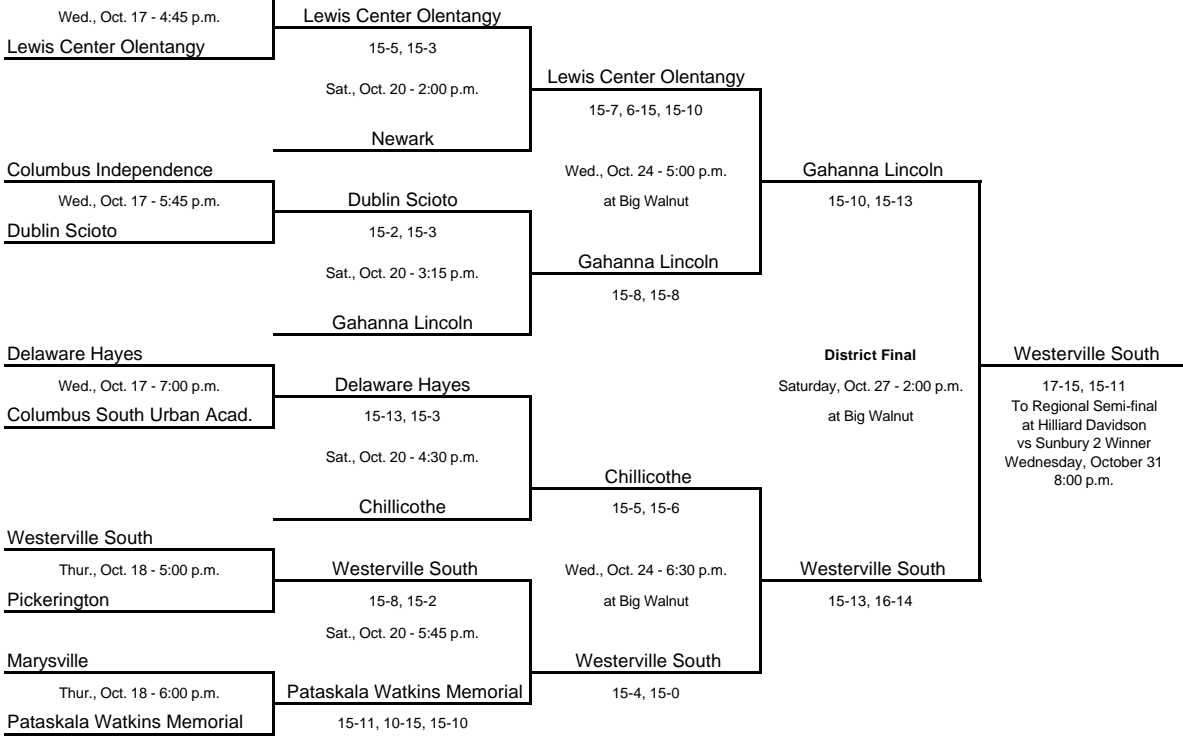

Sunbury #1 Winner - Big Walnut High School, 555 S. Old 3C, Sunbury, 43074.

Steve Glesenkamp, Mgr., Big Walnut High School. B: 740-965-3766.

at New Albany High School, 7600 Fodor Road, New Albany, 43054.

Max Ness & J. Sanford, Mgrs., New Albany High School. B: 614-855-4053

Columbus Walnut Ridge