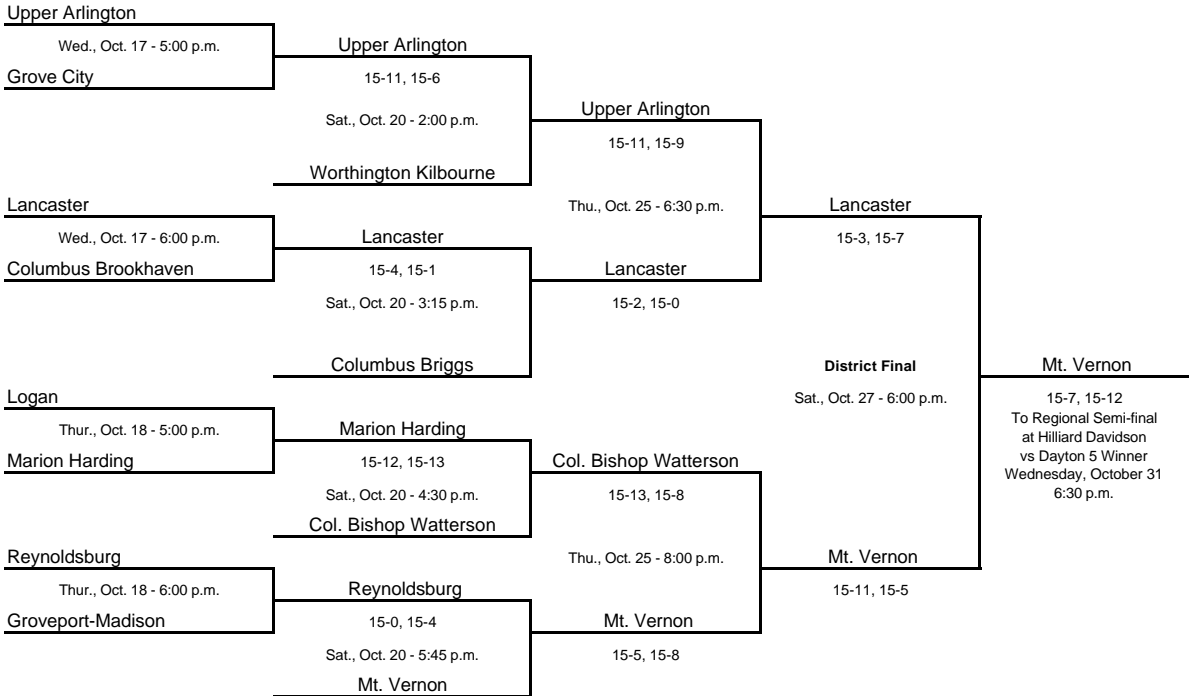

Sunbury #3 Winner - Big Walnut High School, 555 S. Old 3C, Sunbury, 43074.

Steve Glesenkamp, Mgr., Big Walnut High School. B: 740-965-3766.