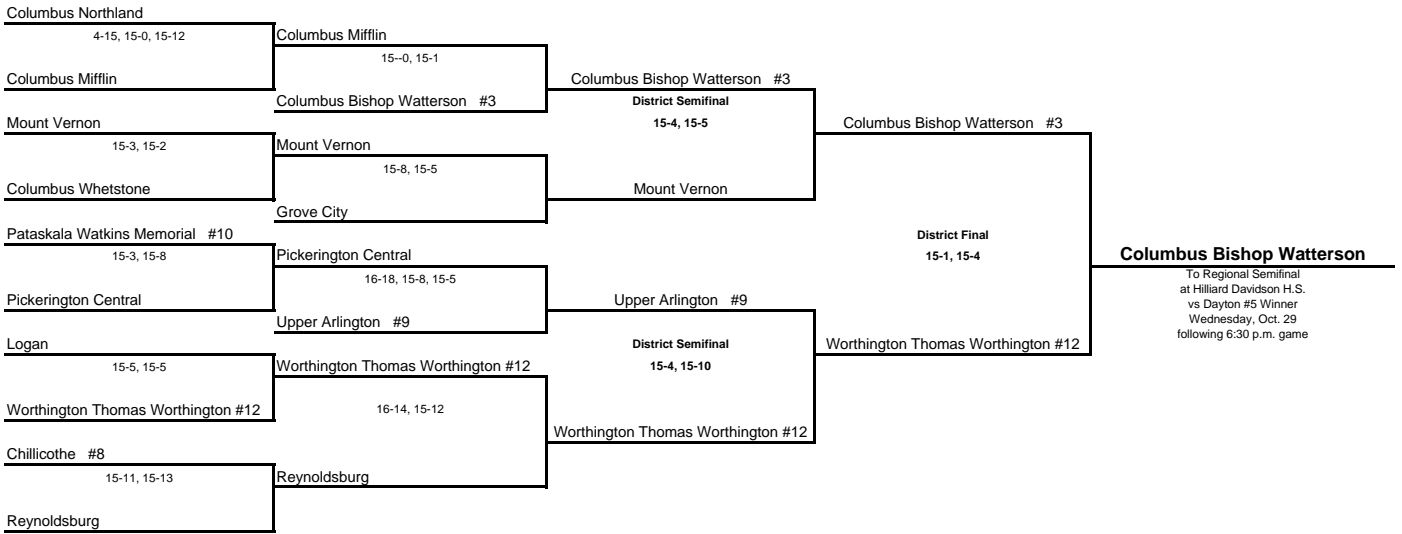

Sunbury #1: Big Walnut High School, 555 S. Old 3C, Sunbury, 43074.

Kathy Dawson, Mgr., B: 740-965-3766.

New Albany Sectional: New Albany H.S., 7600 Fodor Rd., New Albany, 43054.

Mike Everhart, Mgr., B: 614-855-4054