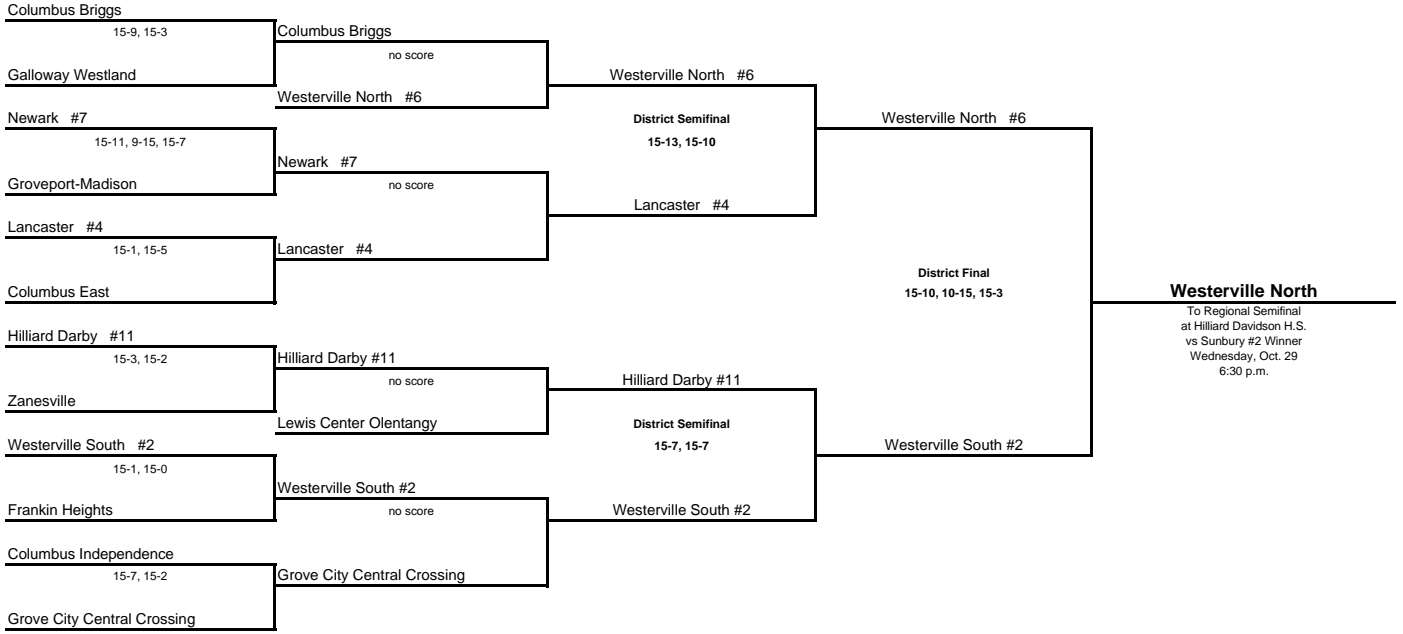

**OHSAA 2003 VOLLEYBALL SECTIONAL/DISTRICT TOURNAMENT  
DIVISION I - Region 3**

**Sunbury #3: Big Walnut High School, 555 S. Old 3C, Sunbury, 43074.**

Kathy Dawson, Mgr., B: 740-965-3766.

**Sunbury #2 Winner: Big Walnut High School, 555 S. Old 3C, Sunbury, 43074.**