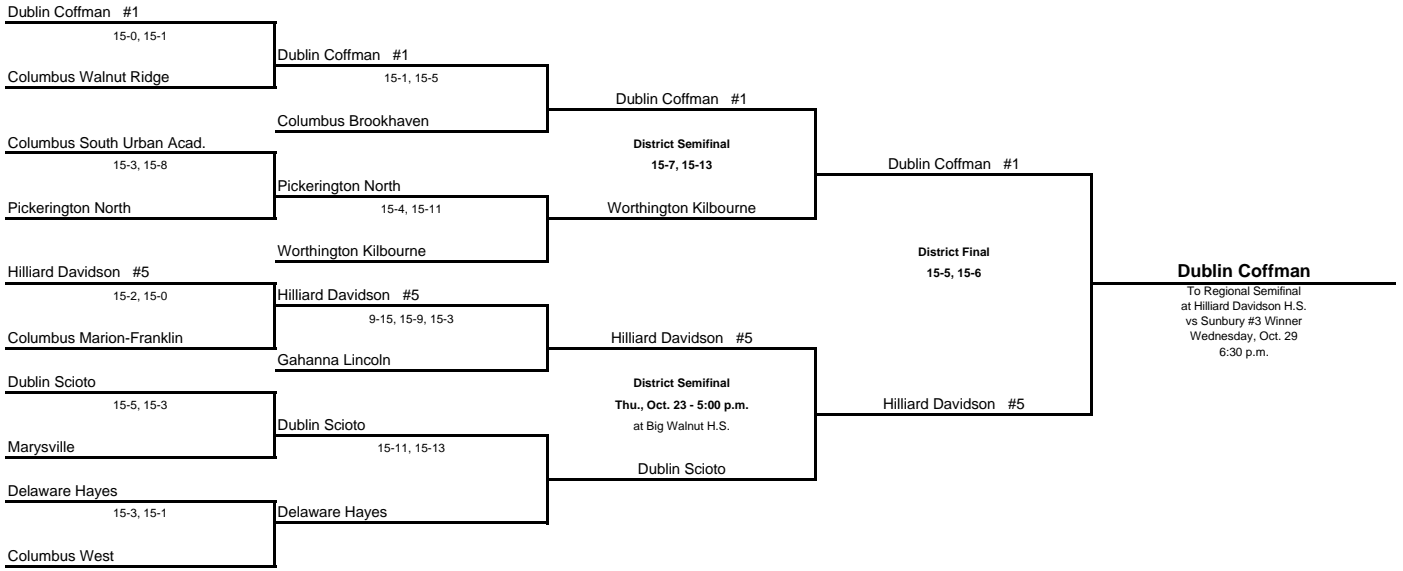

Sunbury #2 Winner: Big Walnut High School, 555 S. Old 3C, Sunbury, 43074.

Kathy Dawson, Mgr., B: 740-965-3766.

**Worthington Christian Sectional: Worthington Christian H.S. (Grace Brethren Family Center Gym),
8225 Worthington-Galena Road, Worthington, 43085. Kent Homoelle, Mgr., B: 614-431-8210 ext. 417.**