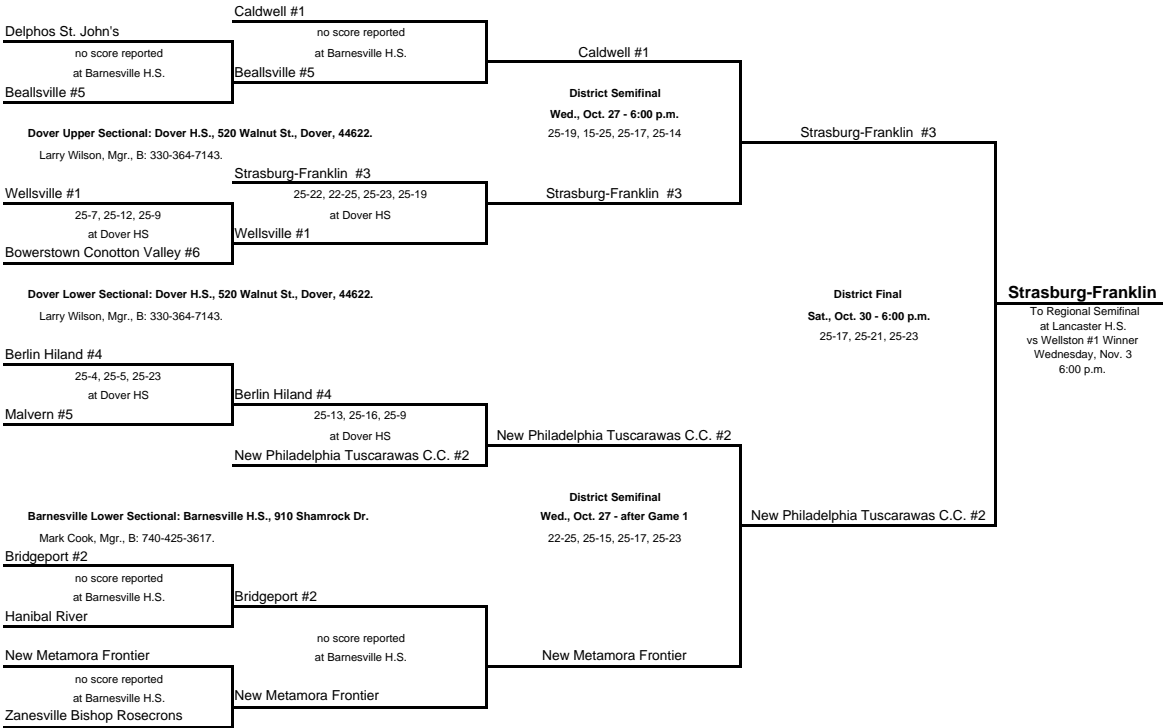

Cambridge District: Cambridge H.S., 65328 Creek Rd., Cambridge 43725.

Dave Gray, Mgr. B: 740-439-3689.

Mark Cook, Mgr., B: 740-425-3617.