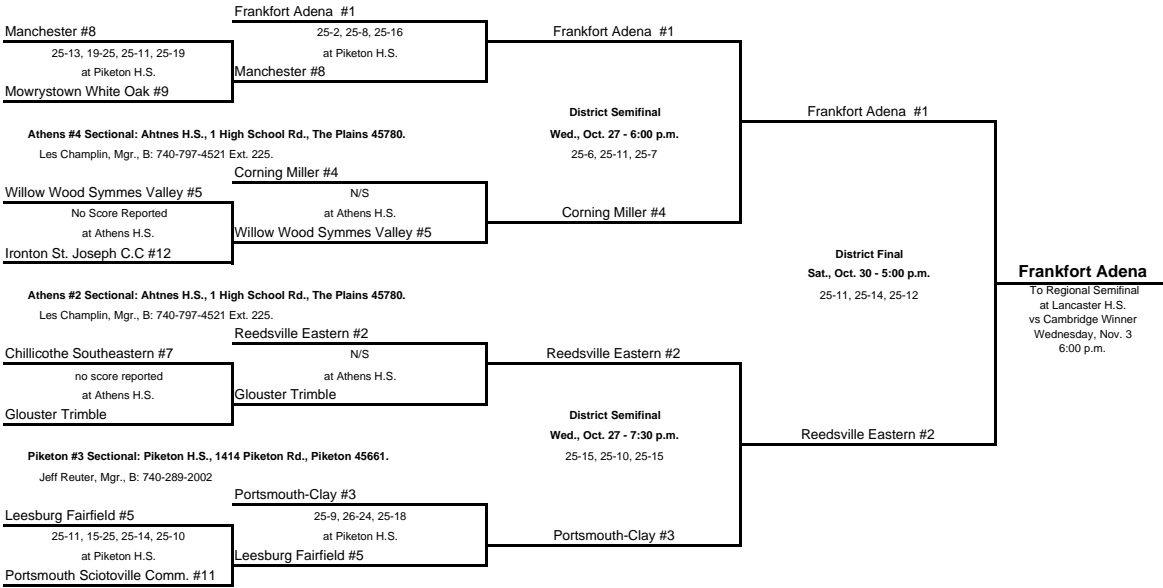

2004 VOLLEYBALL SECTIONAL/DISTRICT TOURNAMENT
DIVISION IV - Region 15

# indicates seed

Wellston #1 District: Wellston H.S., 600 S. Pennsylvania Ave., Wellston 45692

Sarah Potts, Mgr., B: 740-384-2251.

Jeff Reuter, Mgr., B: 740-289-2002