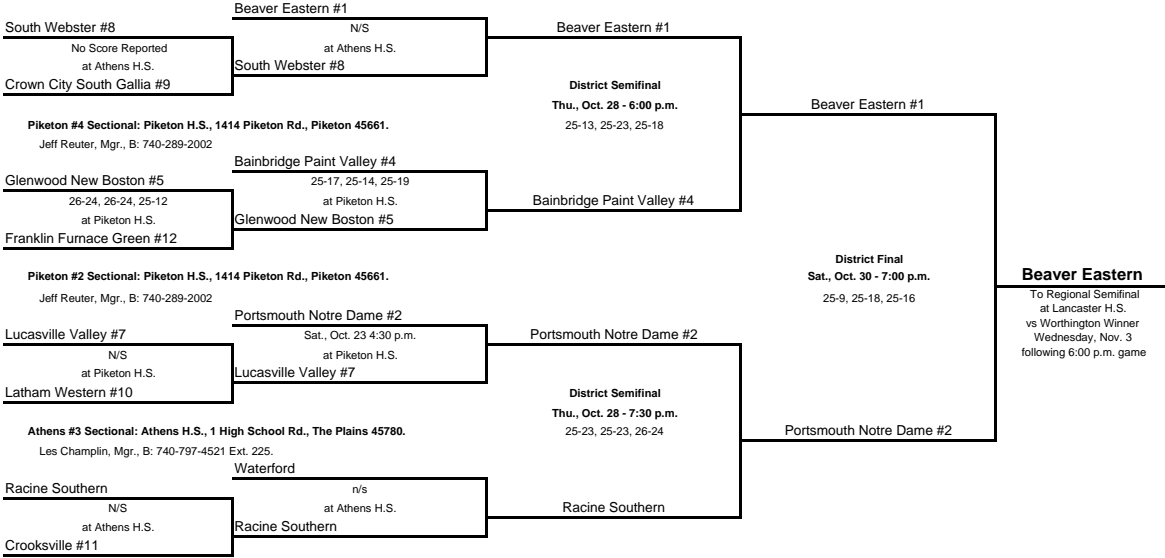

Wellston #2 District: Wellston H.S., 600 S. Pennsylvania Ave., Wellston 45692

Sarah Potts, Mgr., B: 740-384-2251.

Les Champlin, Mgr., B: 740-797-4521 Ext. 225.