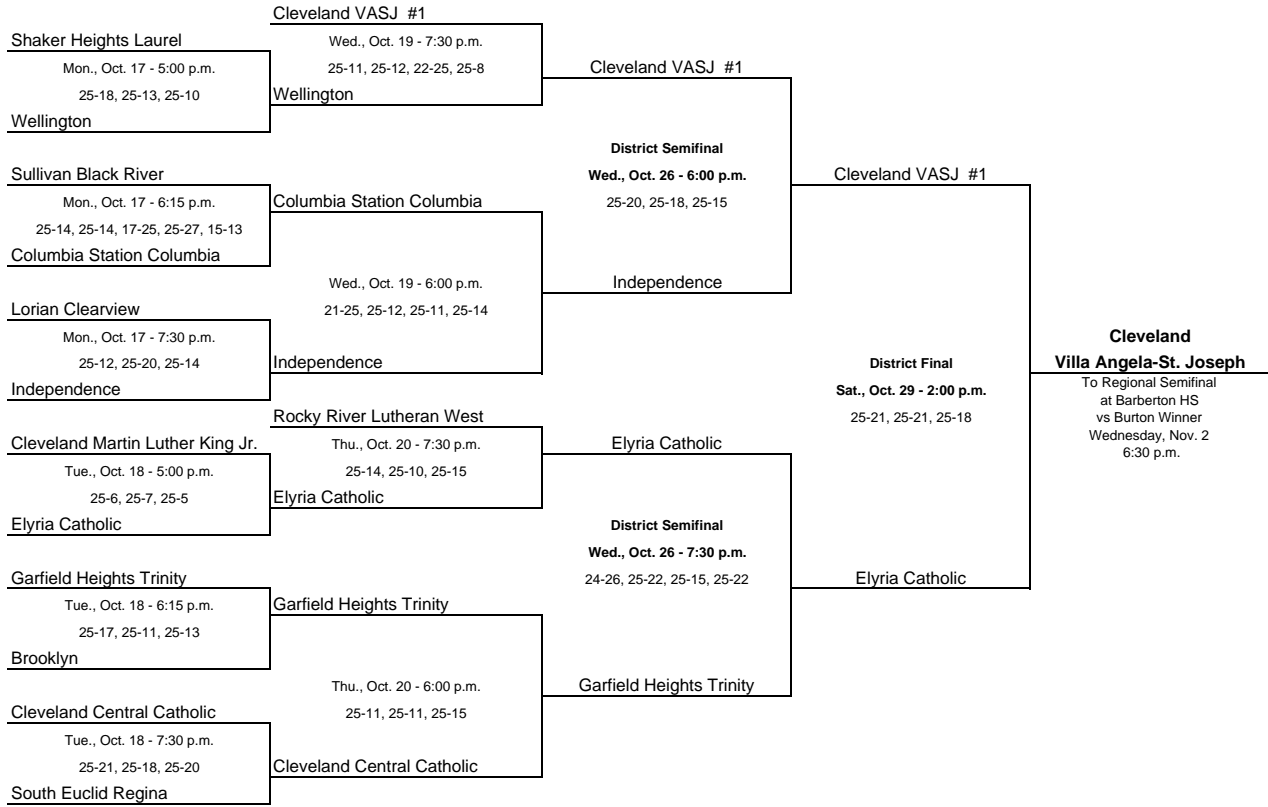

2005 VOLLEYBALL SECTIONAL/DISTRICT TOURNAMENT
DIVISION III - Region 9

Elyria District: Elyria High School, 311 Vic Janowicz Dr., Elyria, 44444.

Mark McGuire, Mgr., B: 440-284-8256