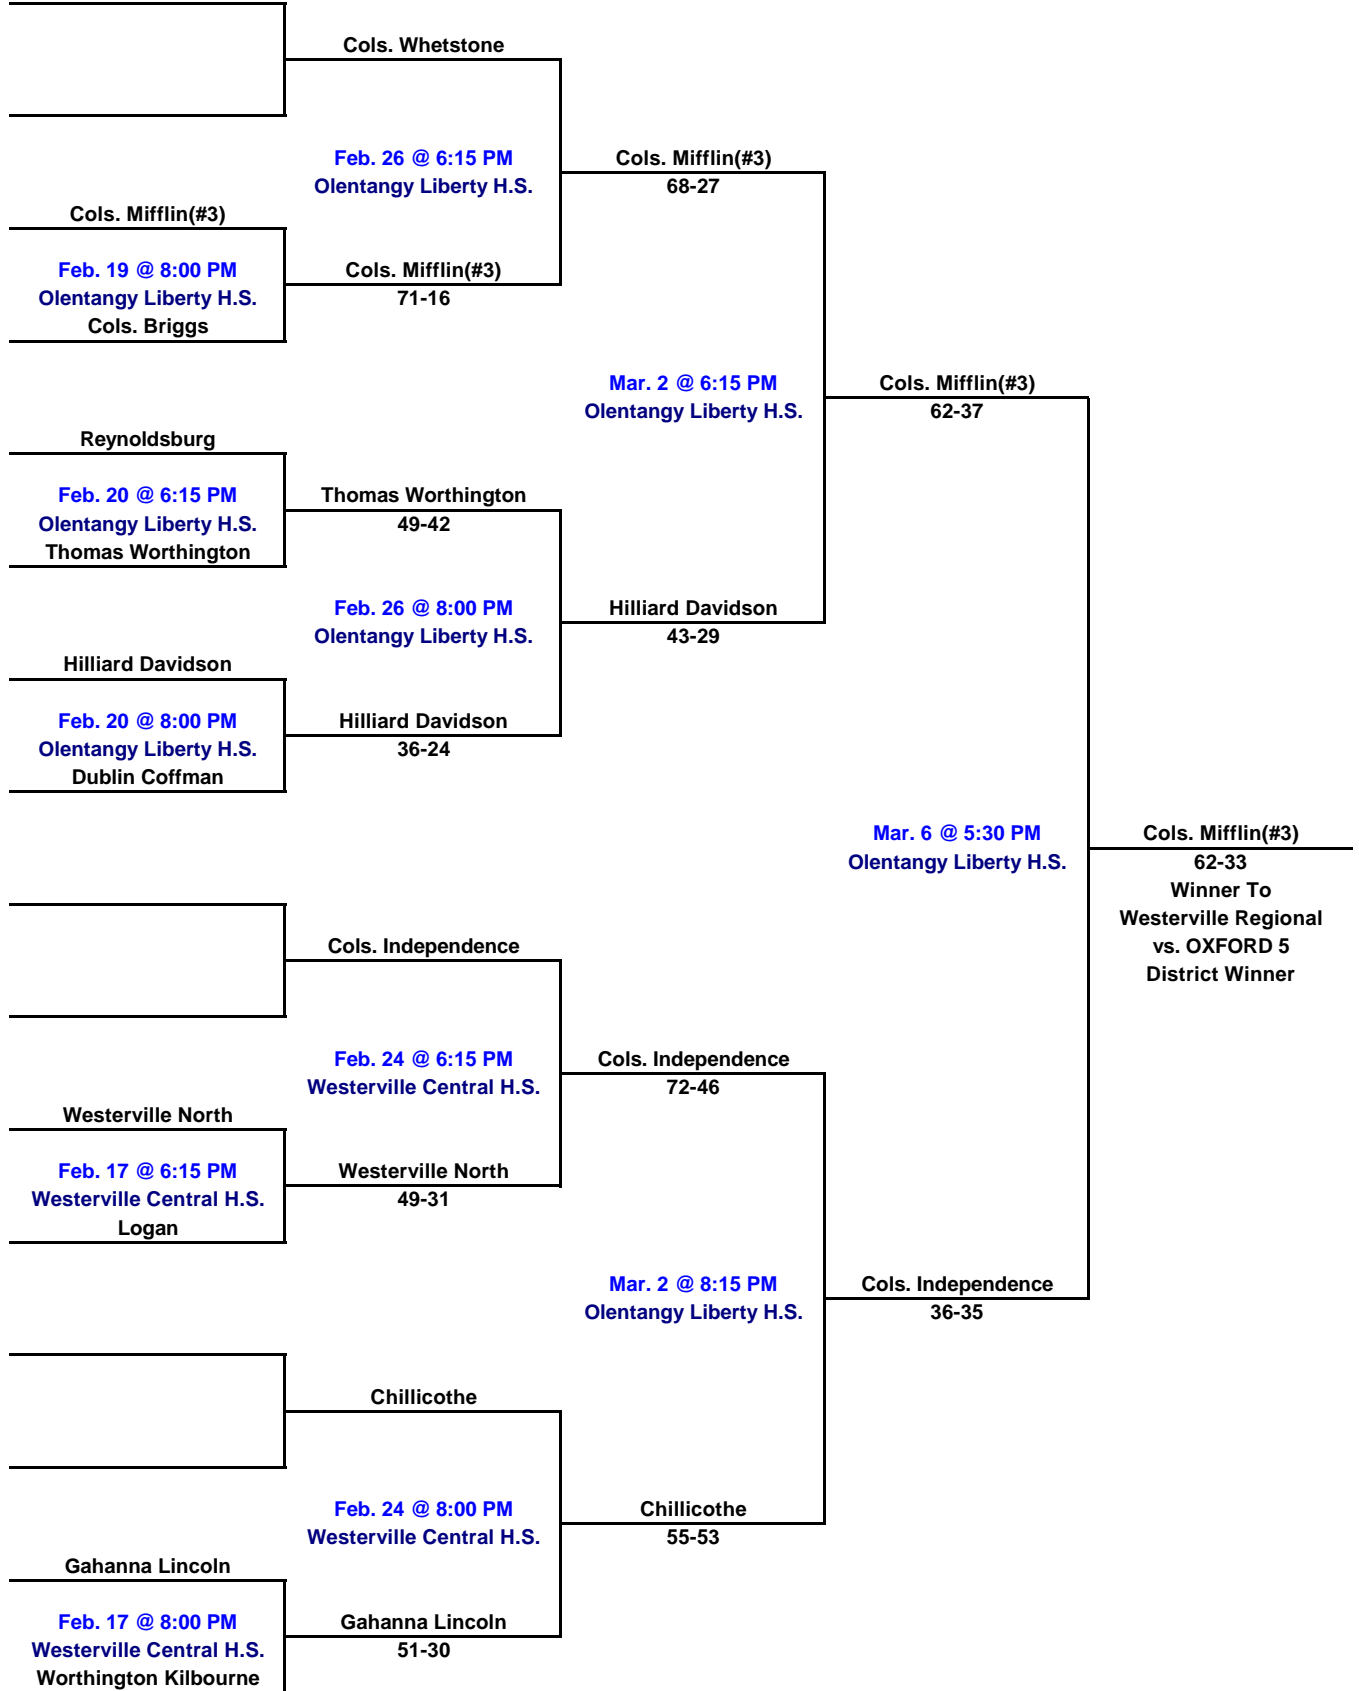

2004 OHSAA Girls Championship

DIVISION I - POWELL 2 DISTRICT

Contest dates and time are subject to change. Please call the tournament site to verify any changes.
 Number following school name indicates final Associated Press state ranking.
 Last Updated @ 12:10 AM on 3/7/2004 by Bruce Gerber