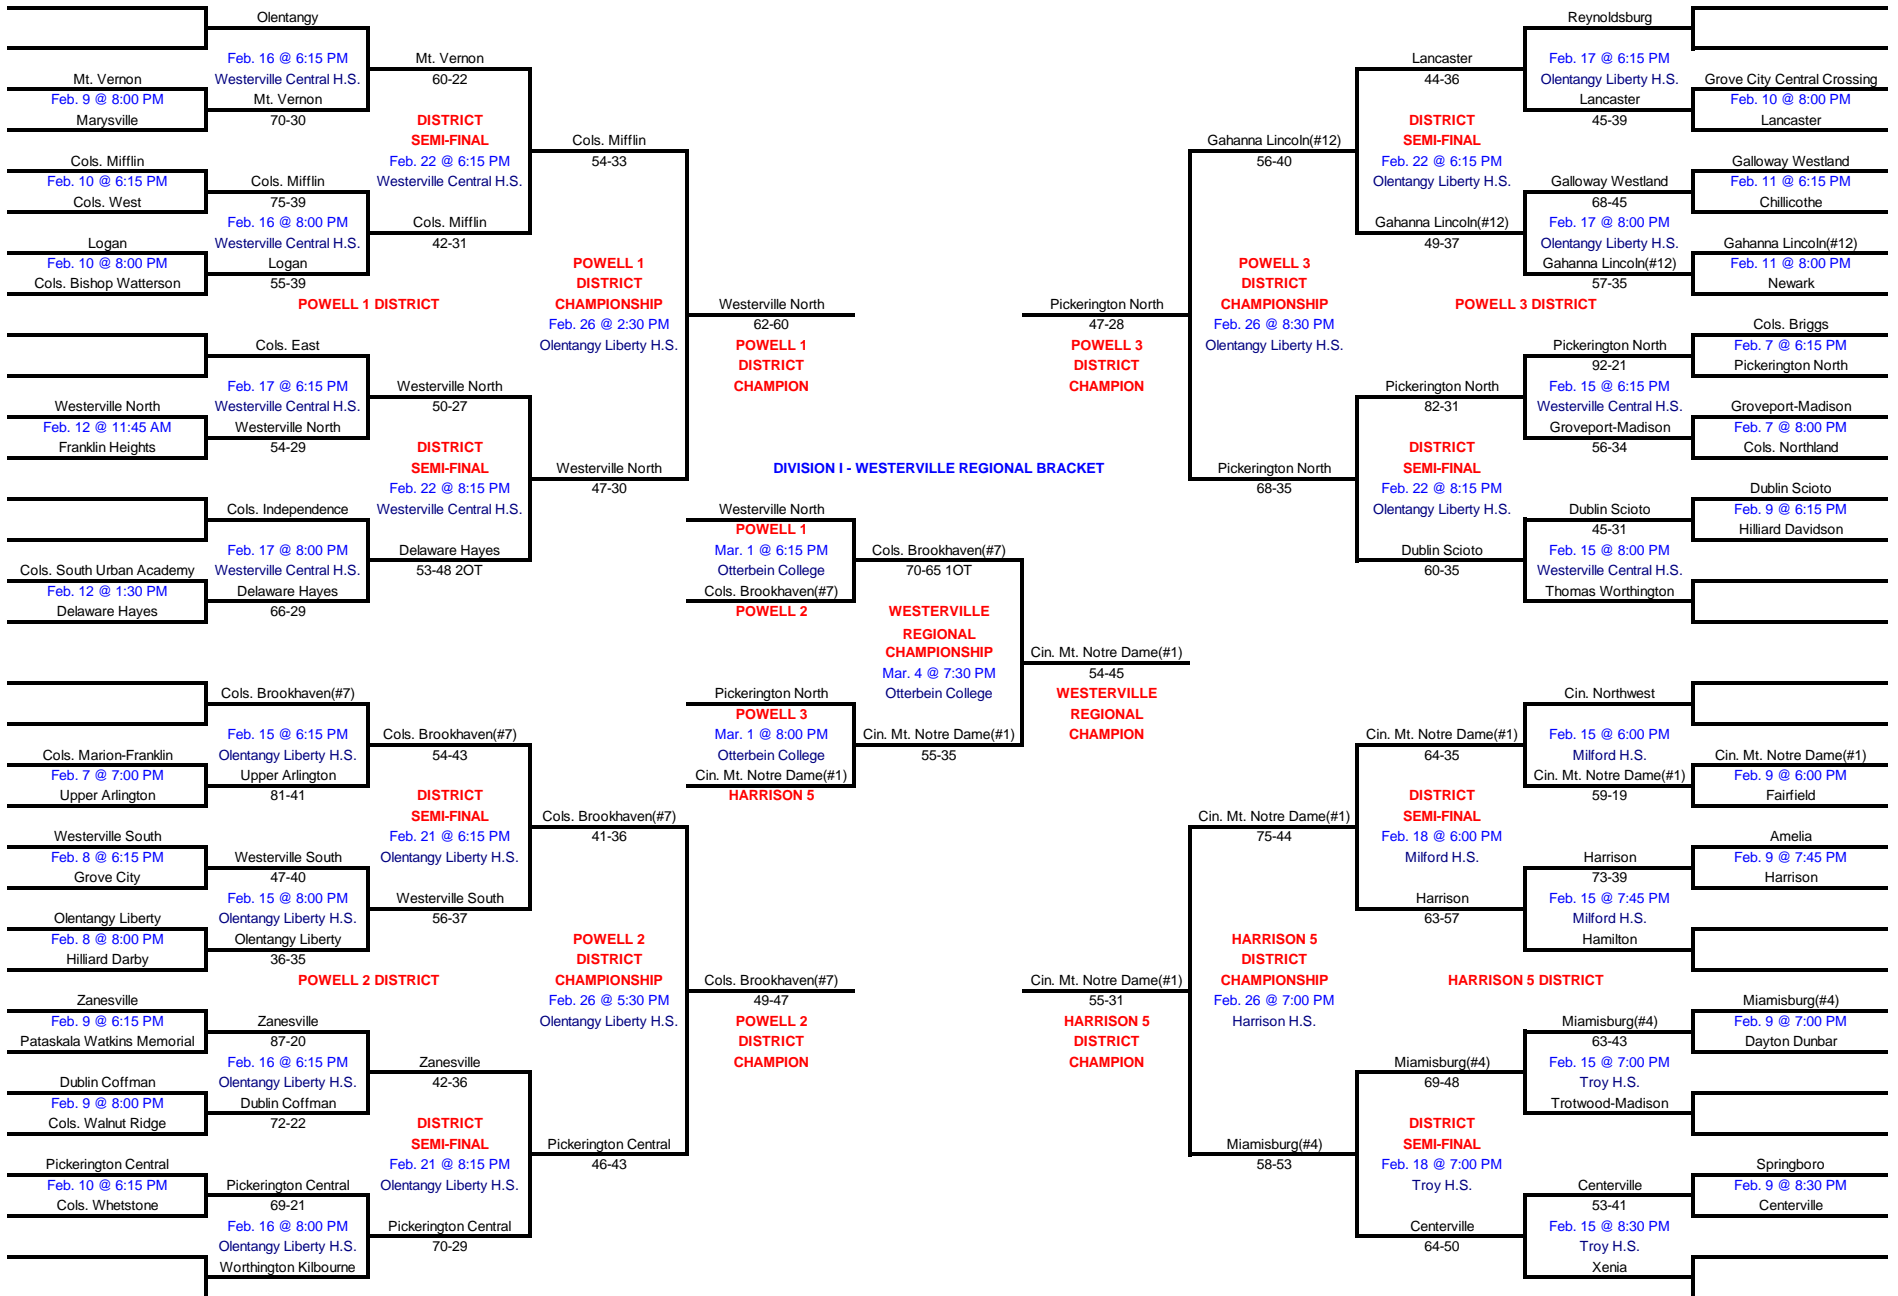

2005 OHSAA Girls Championship

Division I - Westerville Regional @ Otterbein College

Contest dates and time are subject to change. Please call the tournament site to verify any changes.
 Number following school name indicates final Associated Press state ranking.
 Last Updated @ 11:04 PM on 03/12/05 by Bruce Gerber