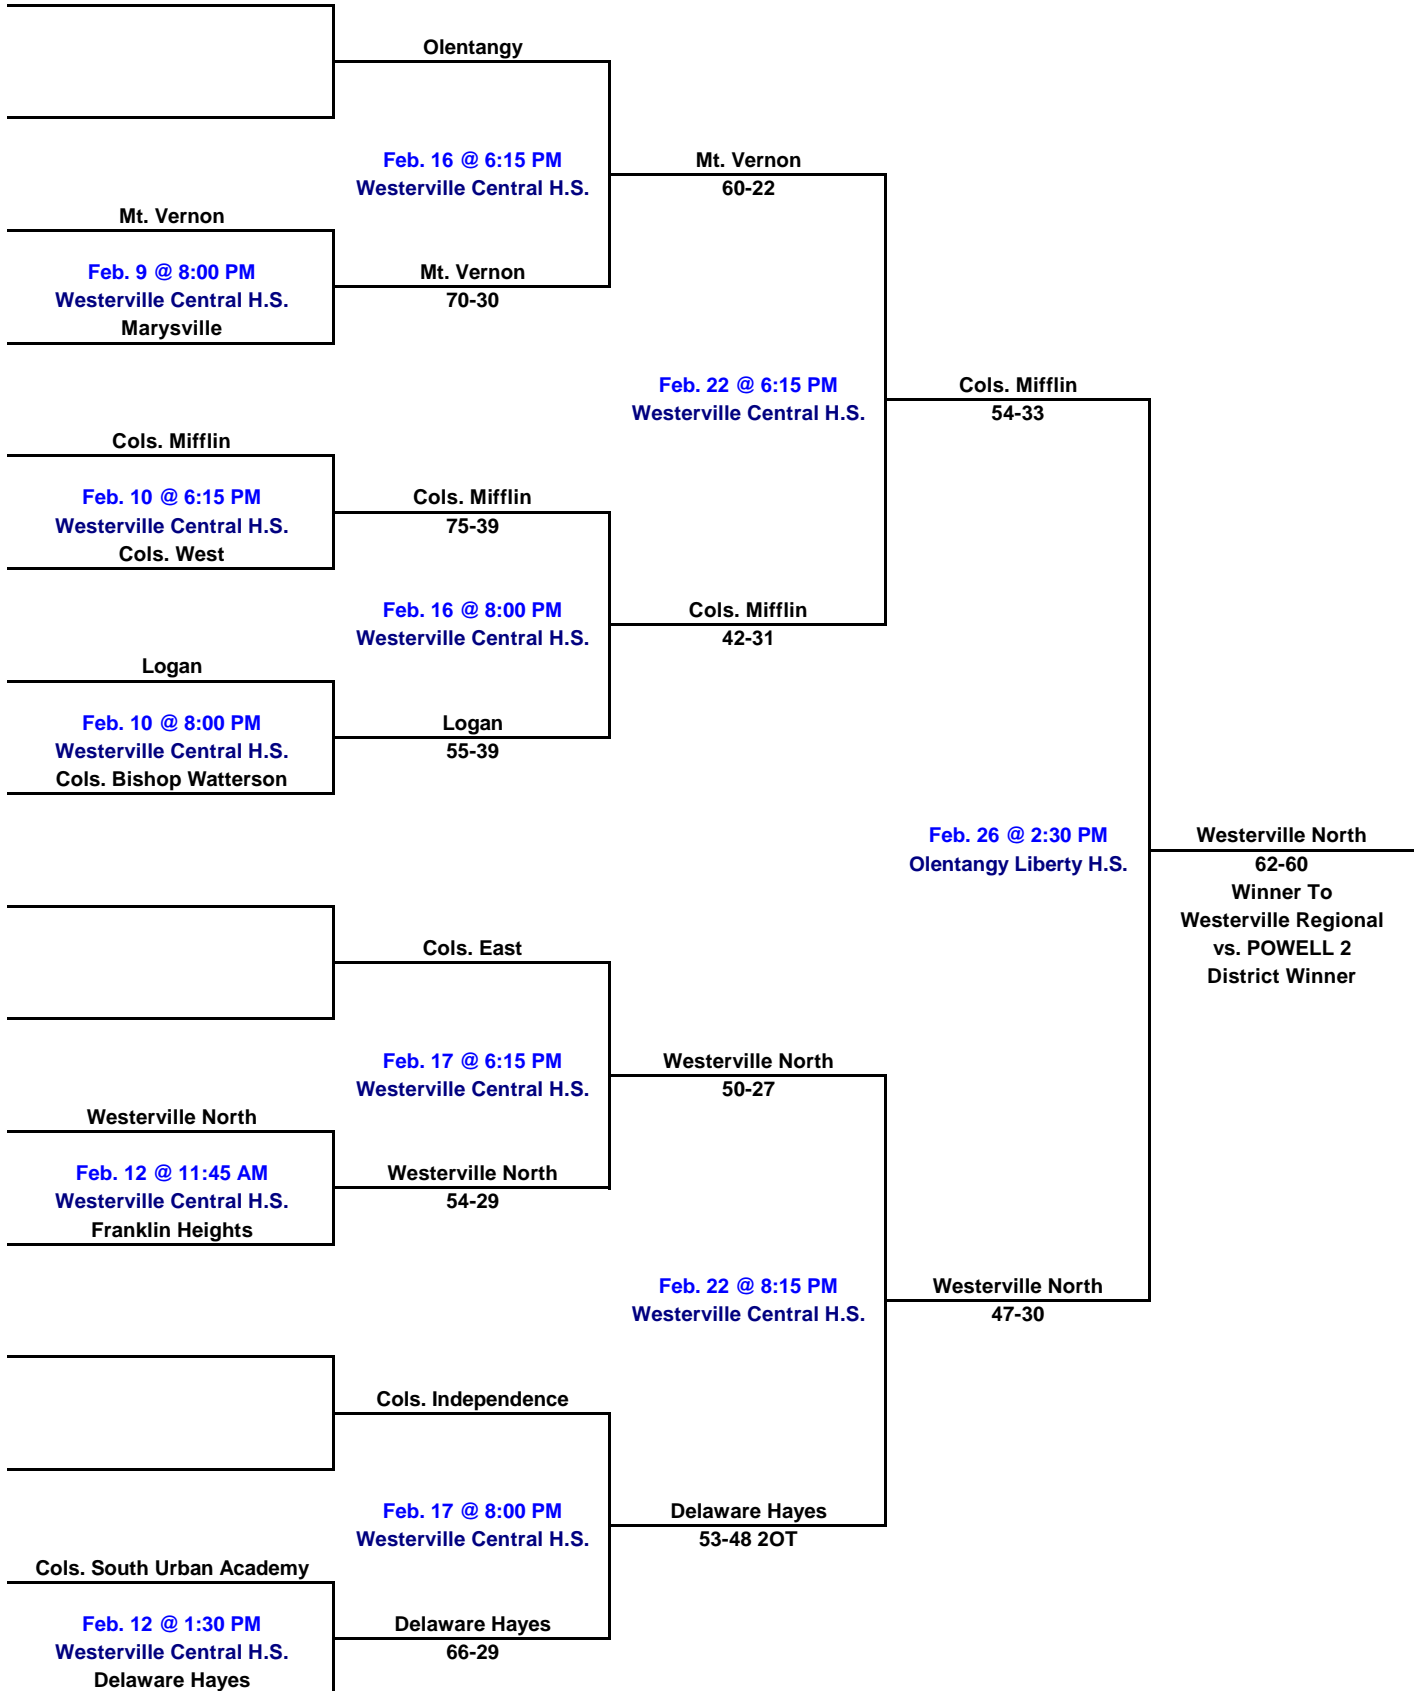

# 2005 OHSAA Girls Championship

## DIVISION I - POWELL 1 DISTRICT

Contest dates and time are subject to change. Please call the tournament site to verify any changes.

Number following school name indicates final Associated Press state ranking.