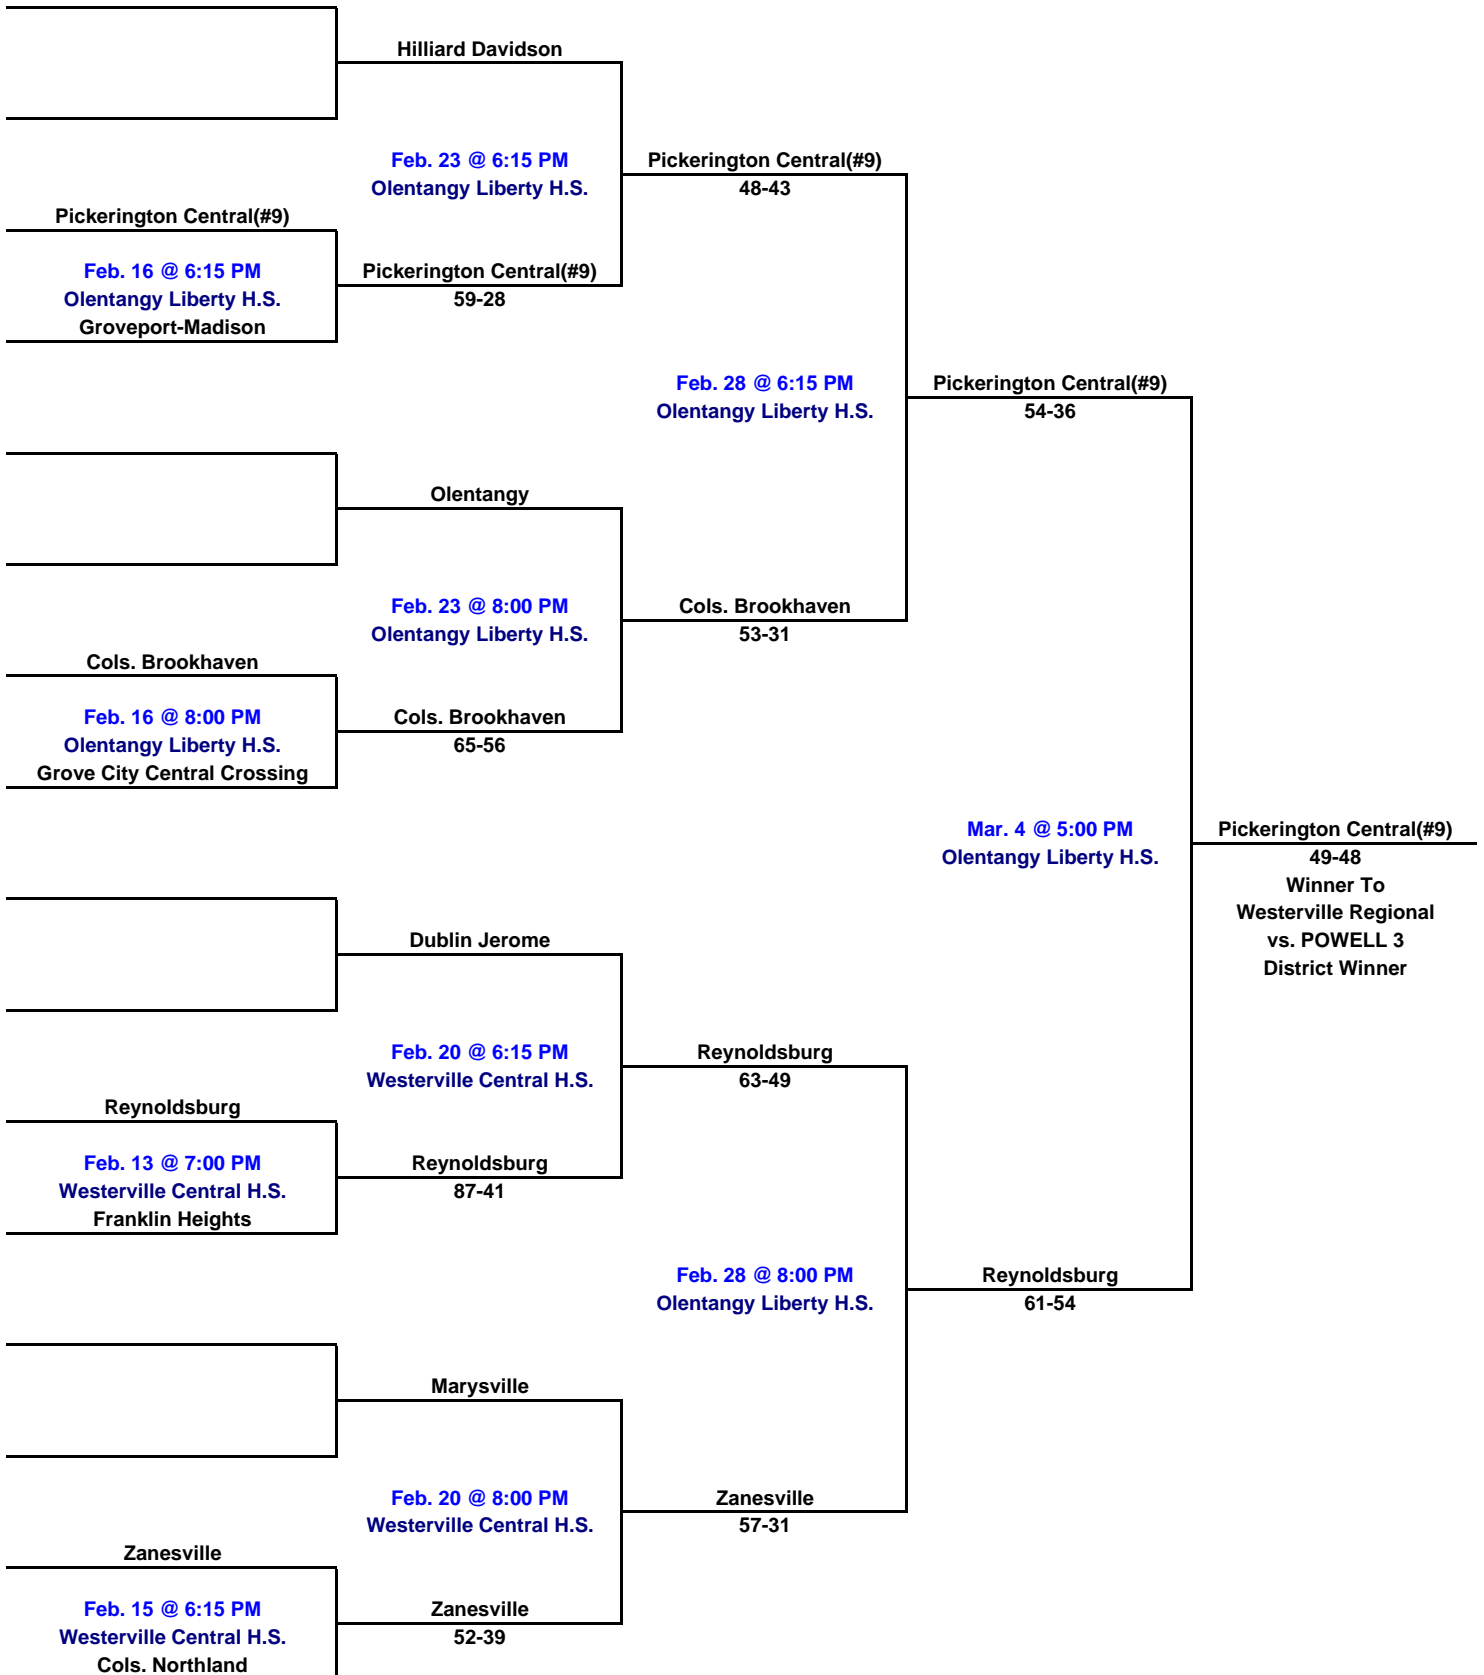

2006 OHSAA Girls Championship

DIVISION I - POWELL 2 DISTRICT

Contest dates and time are subject to change. Please call the tournament site to verify any changes.
 Number following school name indicates final Associated Press state ranking.
 Last Updated @ 9:10 PM on 3/5/2006 by Bruce Gerber