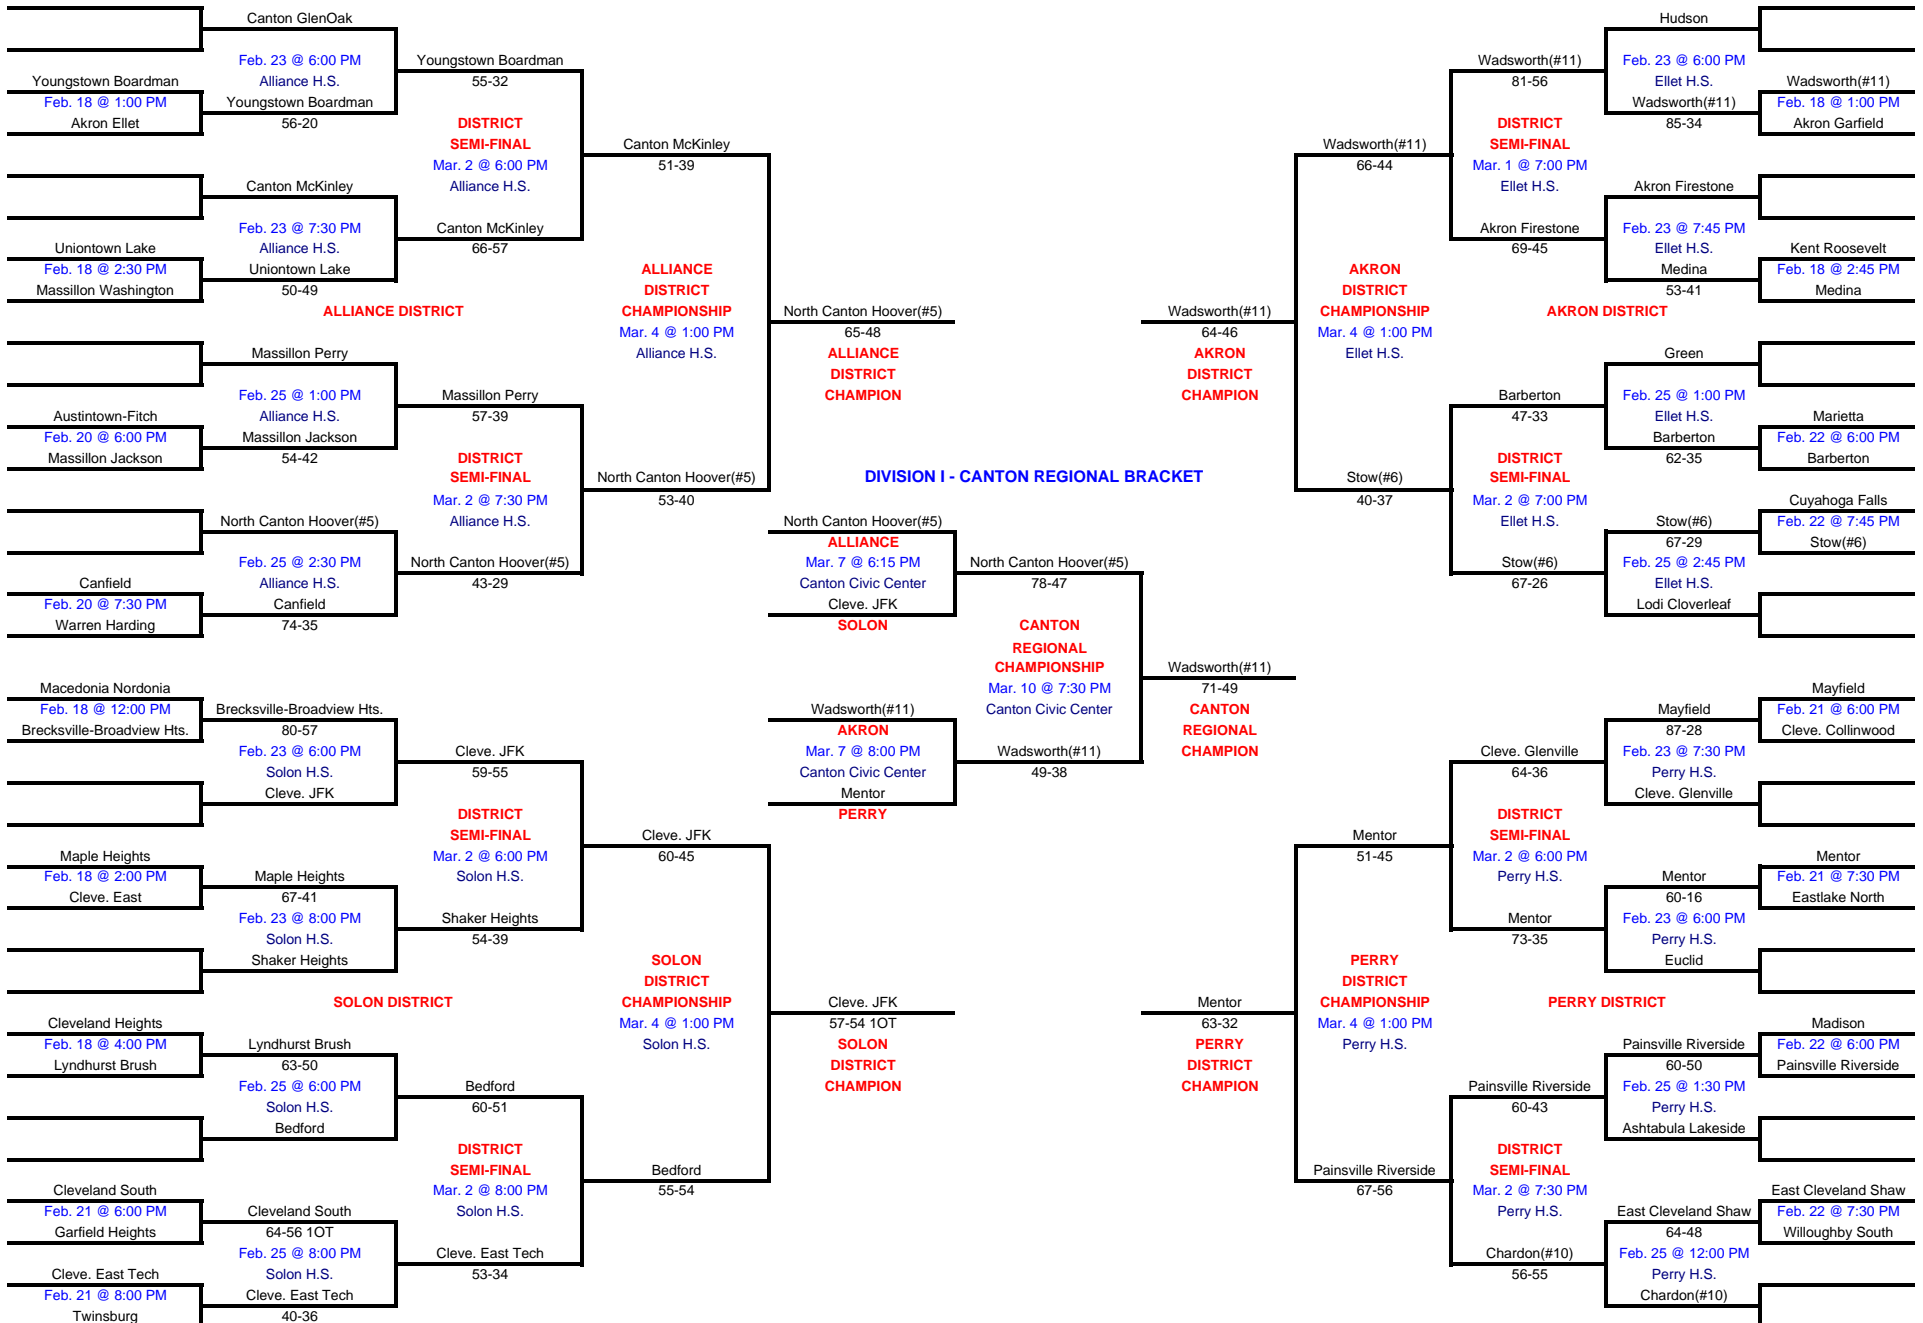

2006 OHSAA Girls Championship

Division I - Canton Regional @ Canton Civic Center

Contest dates and time are subject to change. Please call the tournament site to verify any changes.
 Number following school name indicates final Associated Press state ranking.
 Last Updated @ 10:32 PM on 3/19/2006 by Bruce Gerber