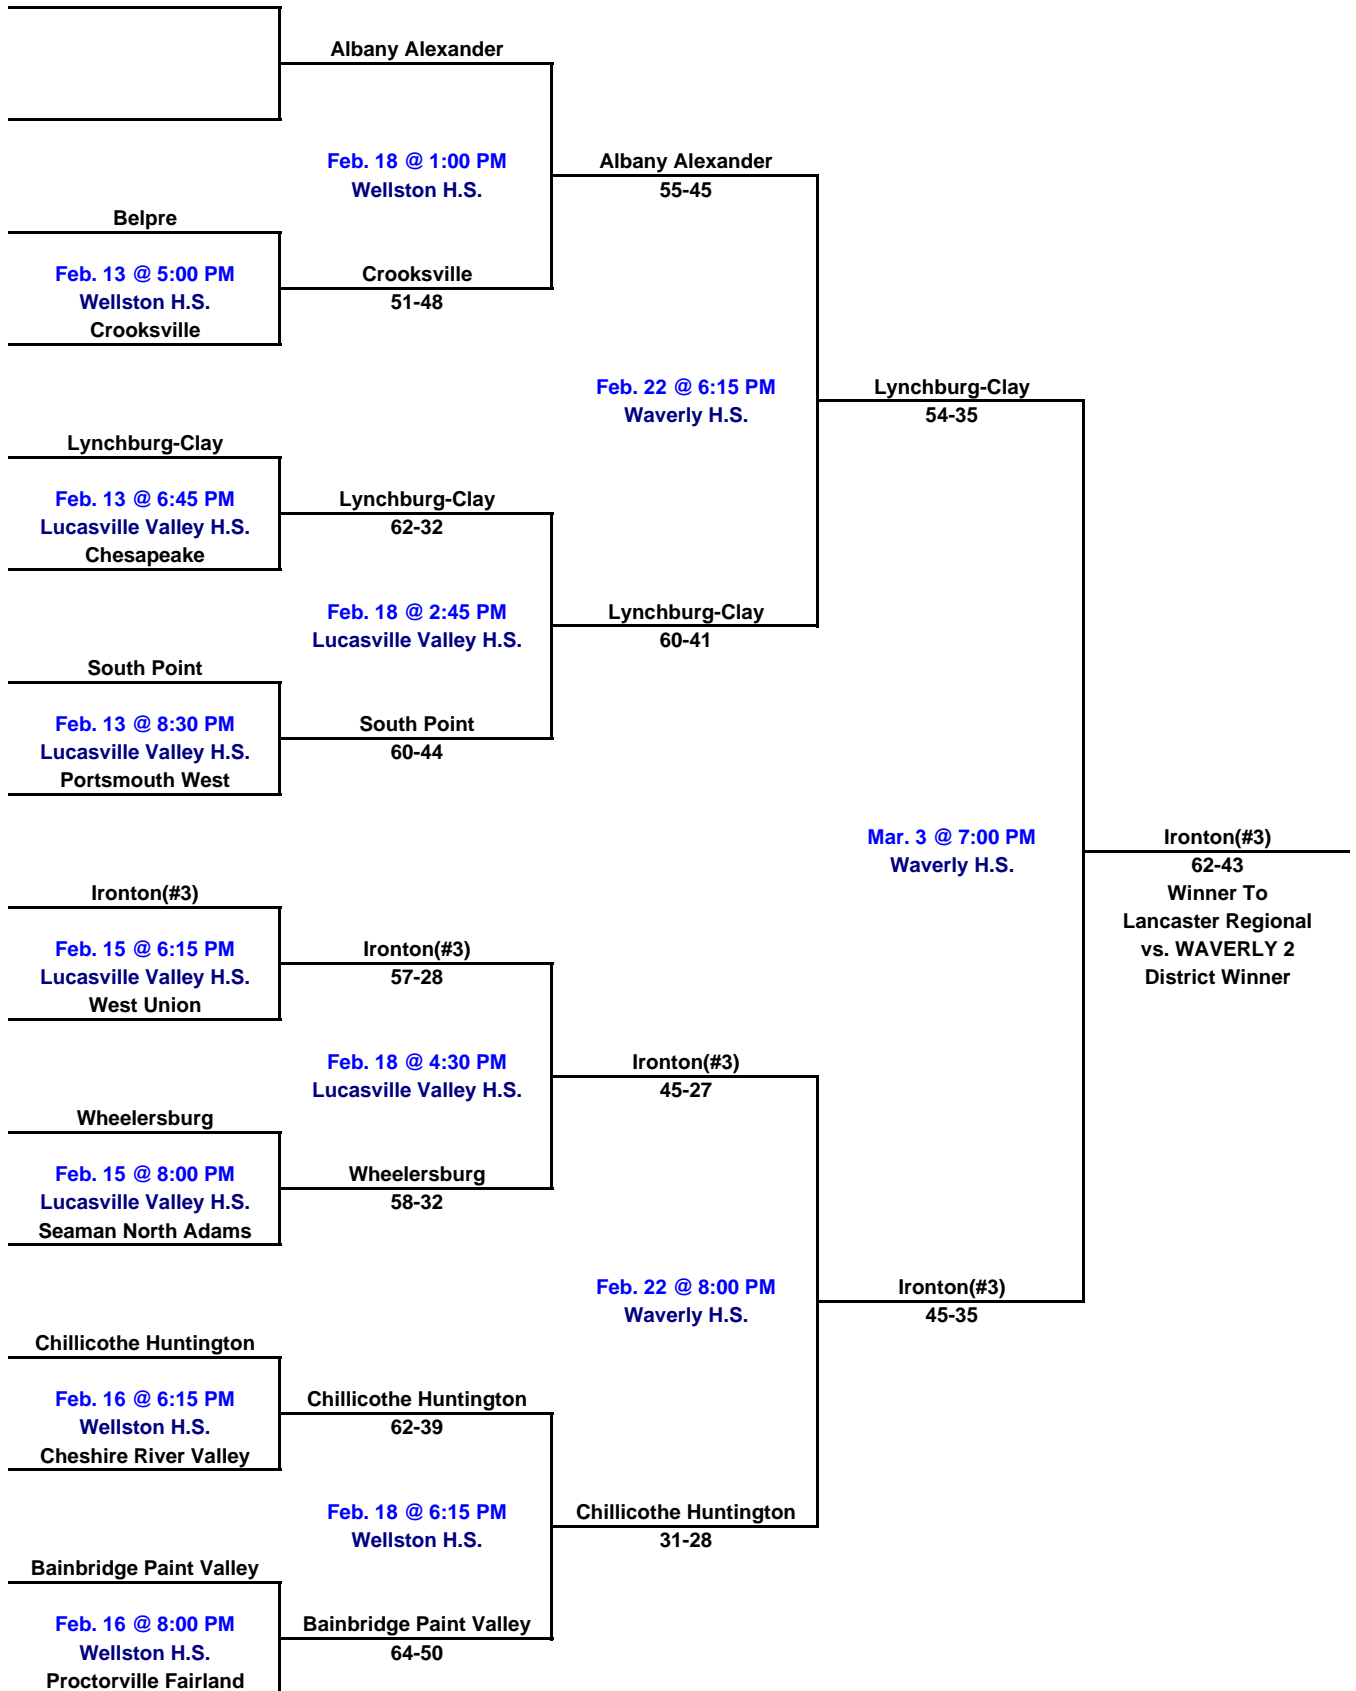

# 2006 OHSAA Girls Championship

## DIVISION III - WAVERLY 1 DISTRICT

Contest dates and time are subject to change. Please call the tournament site to verify any changes.  
 Number following school name indicates final Associated Press state ranking.  
 Last Updated @ 9:10 PM on 3/5/2006 by Bruce Gerber