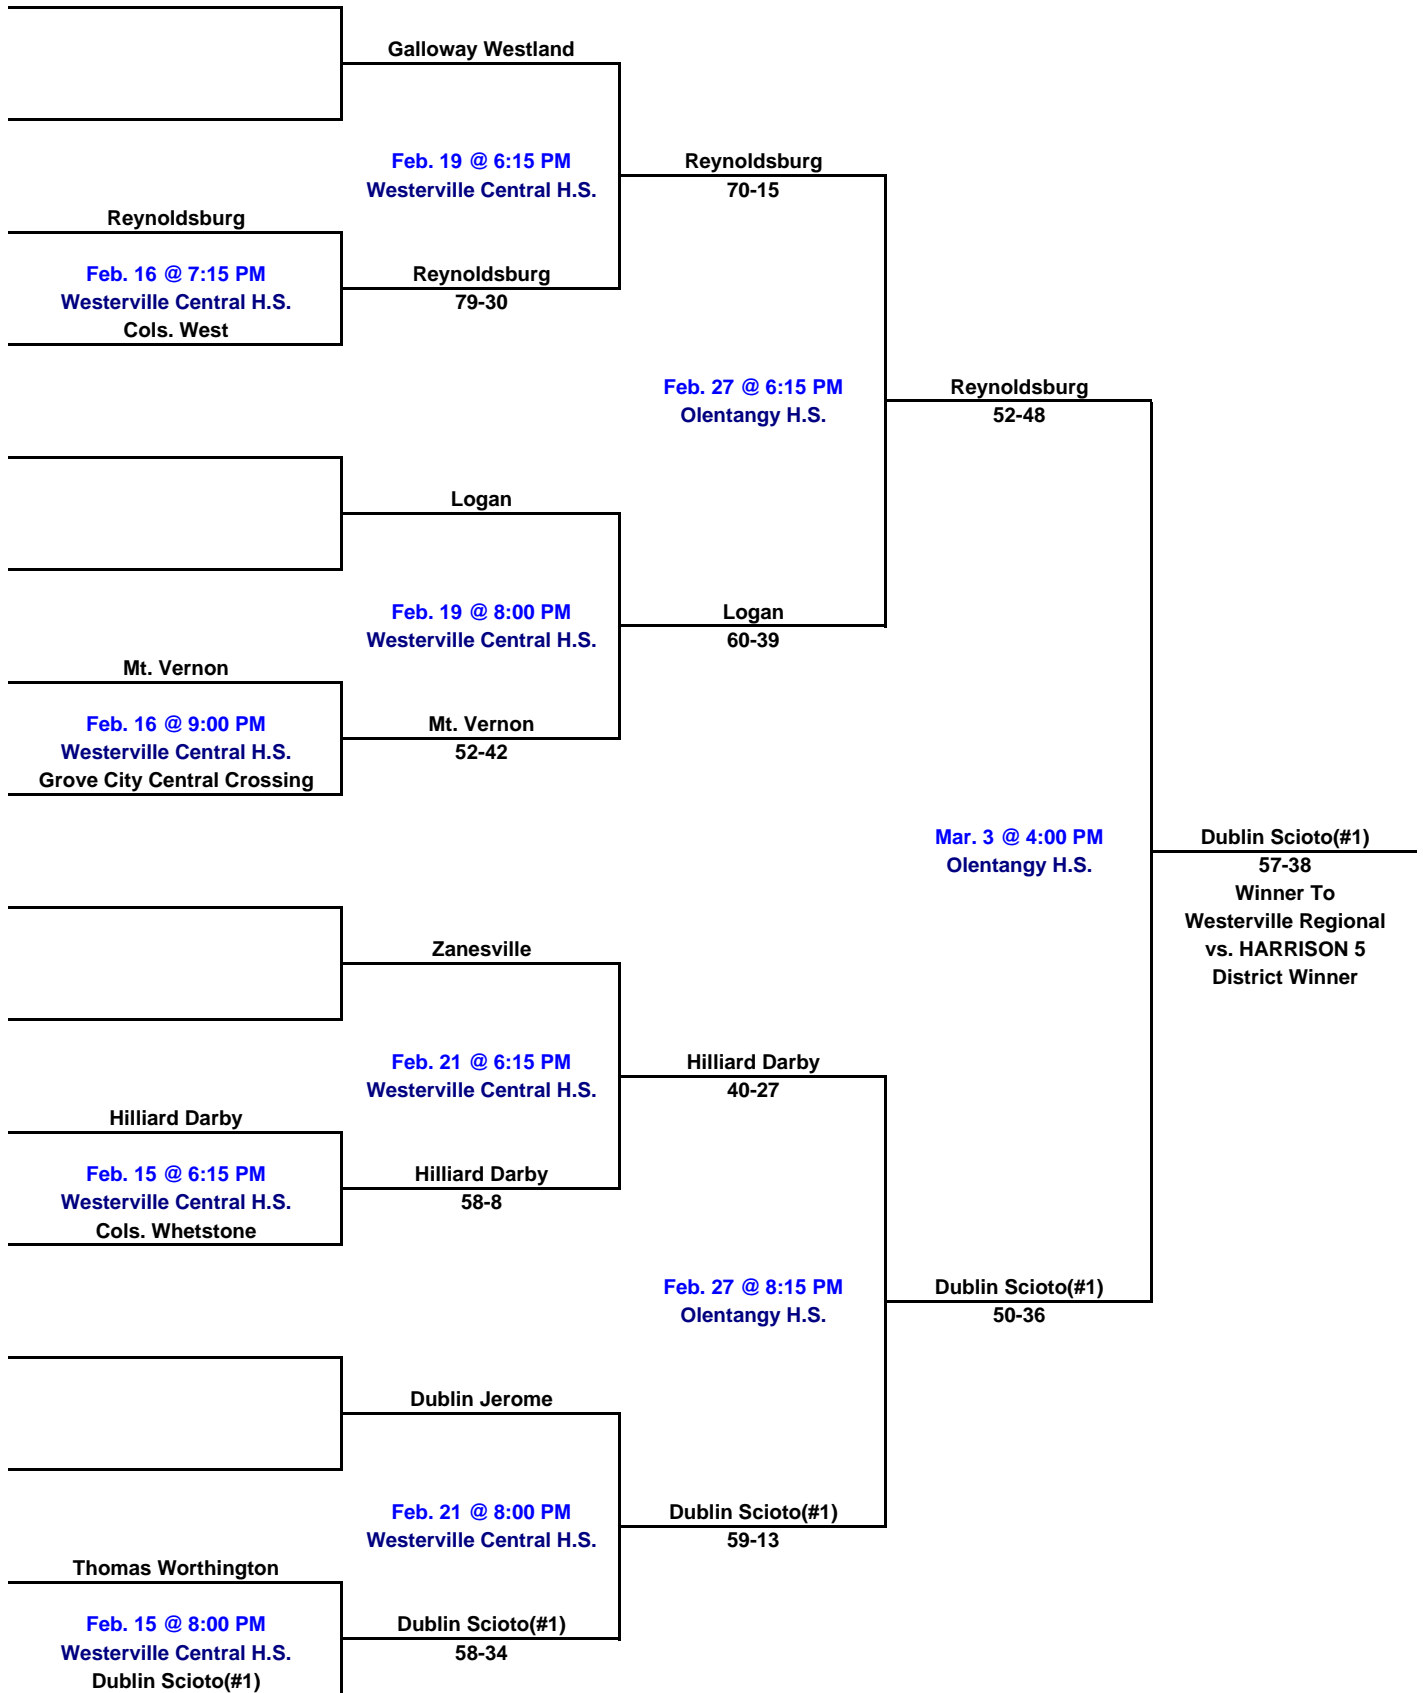

2007 OHSAA Girls Championship

DIVISION I - LEWIS CENTER 2 DISTRICT

Contest dates and time are subject to change. Please call the tournament site to verify any changes.
 Number following school name indicates final Associated Press state ranking.
 Last Updated @ 1:42 PM on 3/16/2007 by Bruce Gerber