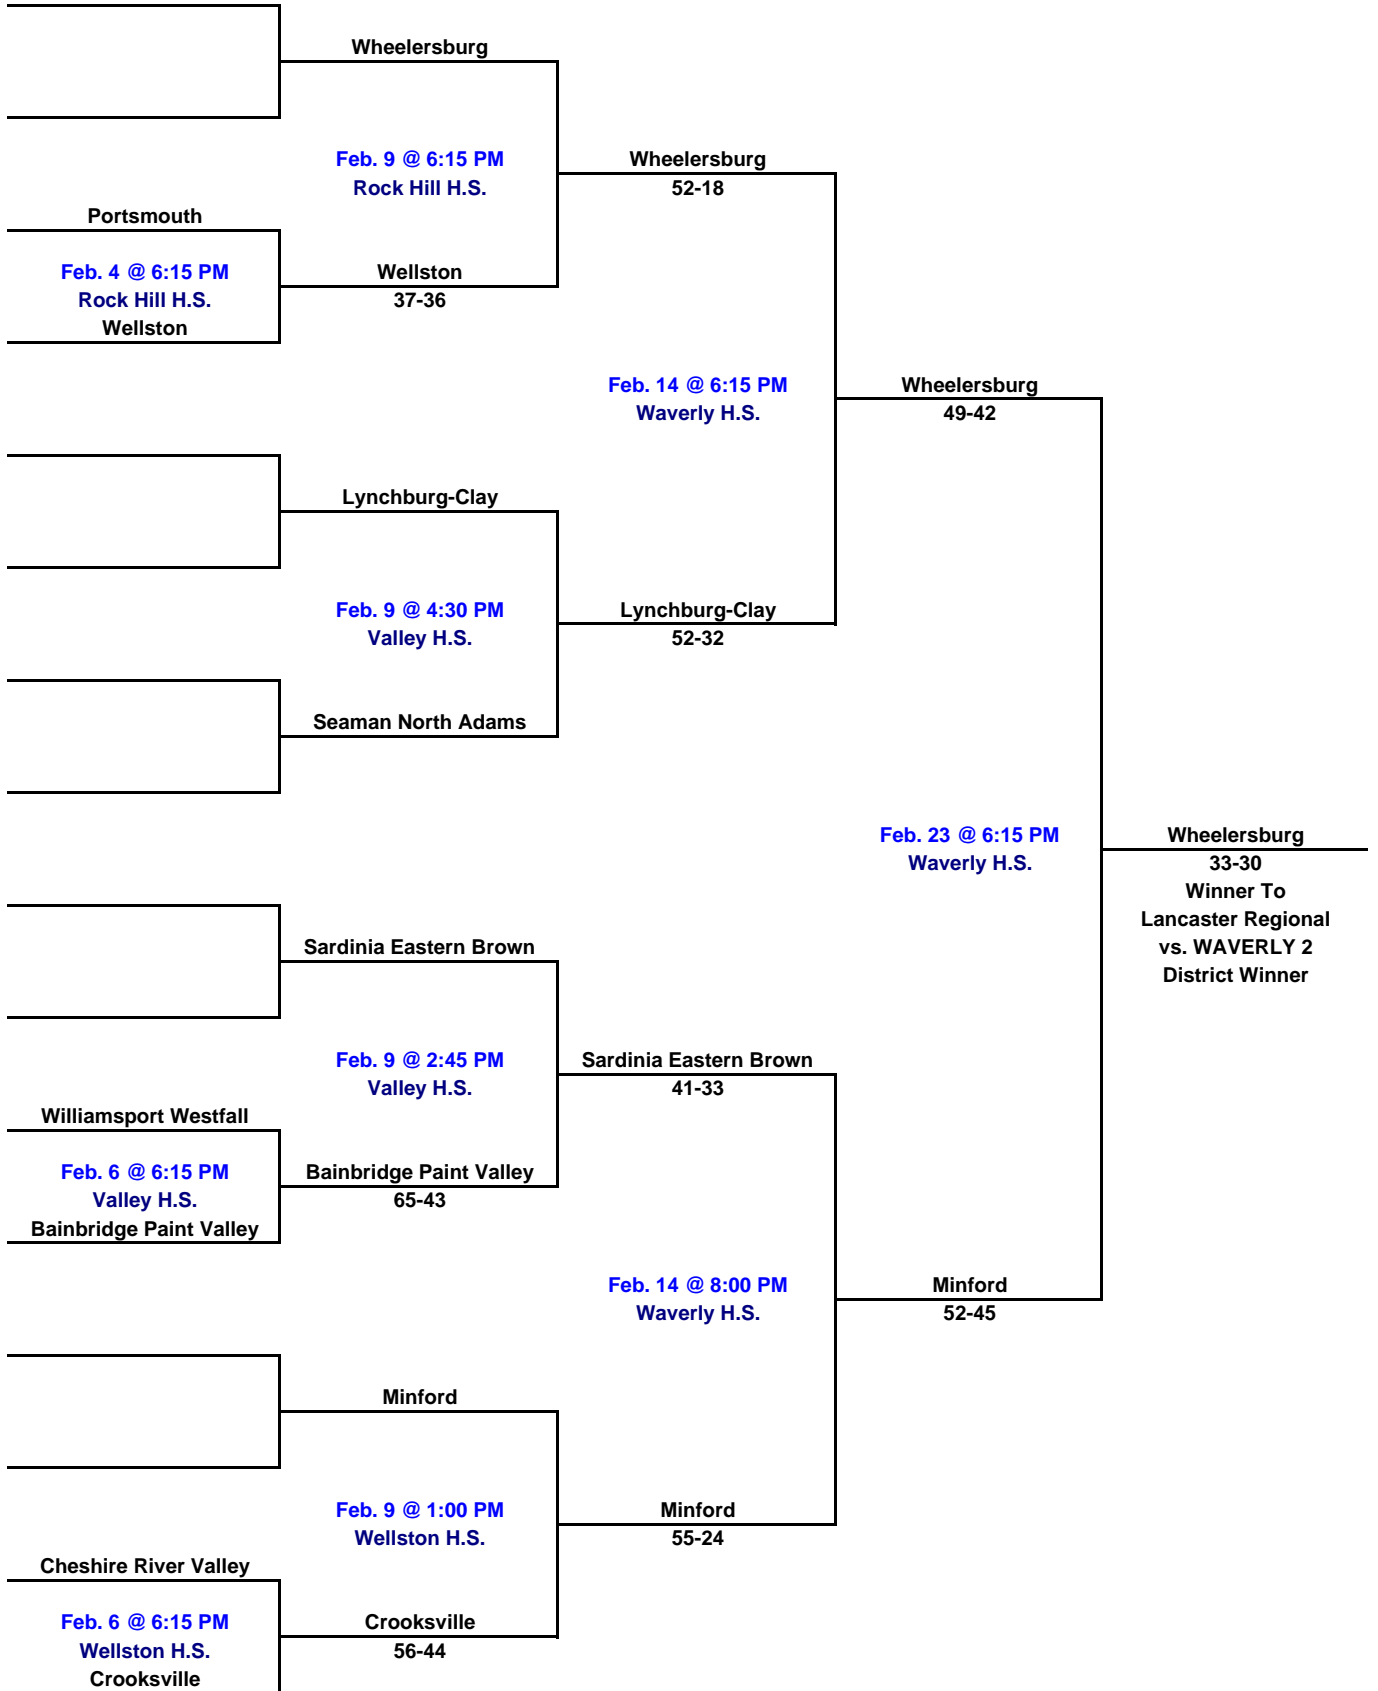

2008 OHSAA Girls Championship

DIVISION III - WAVERLY 1 DISTRICT

Contest dates and time are subject to change. Please call the tournament site to verify any changes.

Number following school name indicates final Associated Press state ranking.