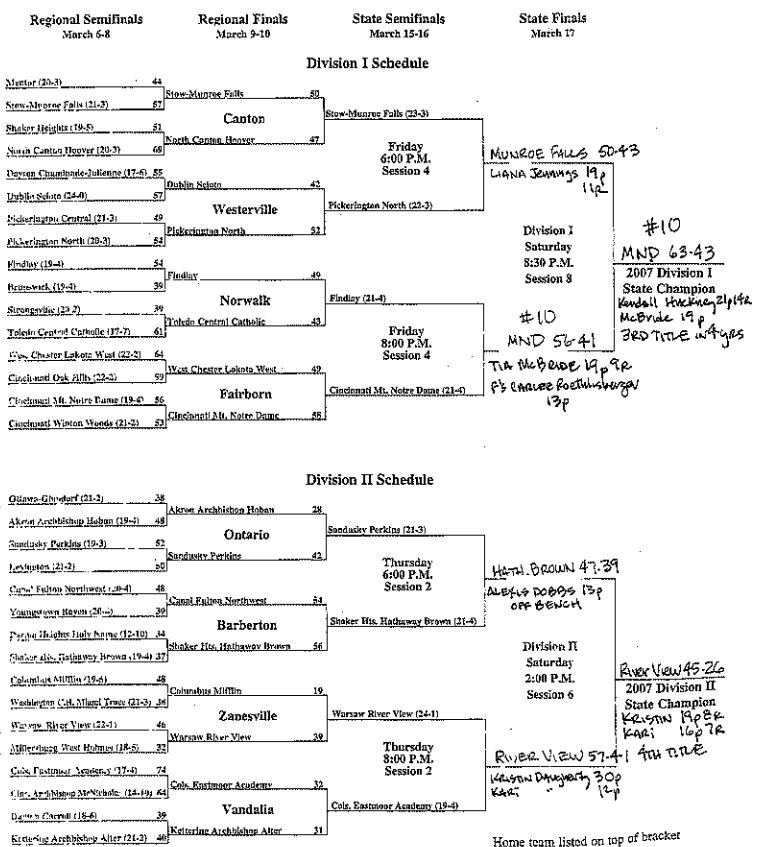

Others receiving 12 or more points: 11 (tie), Warren Howland (1), Zanesville W. Muskingum 21, 13, Chagrin Falls Kenston 19, 14, Jefferson Area 18.

DIVISION III=

1, S. Euclid Regina (16) 18-1	228
2, Anna (4) 20-0	223
3, Cle. Cent. Cath. 17-1	187
4, Delphos St. John's (3) 18-0	178
5, Atwater Waterloo 18-1	128
6, Zanesville Maysville (1) 19-1	109
7, Old Washington Buckeye Trail (1) 19-0	101
8, Mt. Blanchard Riverdale 17-1	71
9, Sugar Creek Garaway 16-3	52
10, Versailles 17-3	25

Others receiving 12 or more points: 11, Brookfield (1) 18, 12 (tie), Castalia Margaretta, Cols. Ready 15.

DIVISION IV=

1, Cols. Africentric (16) 19-1	228
2, Bascom Hopewell-Loudon (7) 19-0	227
3, Tol. Ottawa Hills 16-0	181
4, Berlin Hiland (1) 16-4	143
5, Kirtland (1) 16-1	133
6, Ft. Recovery (1) 17-2	132
7, E. Canton 16-3	112
8, Fremont St. Joseph 16-2	71
9, Fostoria St. Wendelin 16-2	52
10, Ottoville 14-4	30

Others receiving 12 or more points: 11, New Knoxville 24, 12, W. Liberty-Salem 13, 13, Minster 12.

State Tournament at Value City Arena at the Jerome Schottenstein Center, The Ohio State University