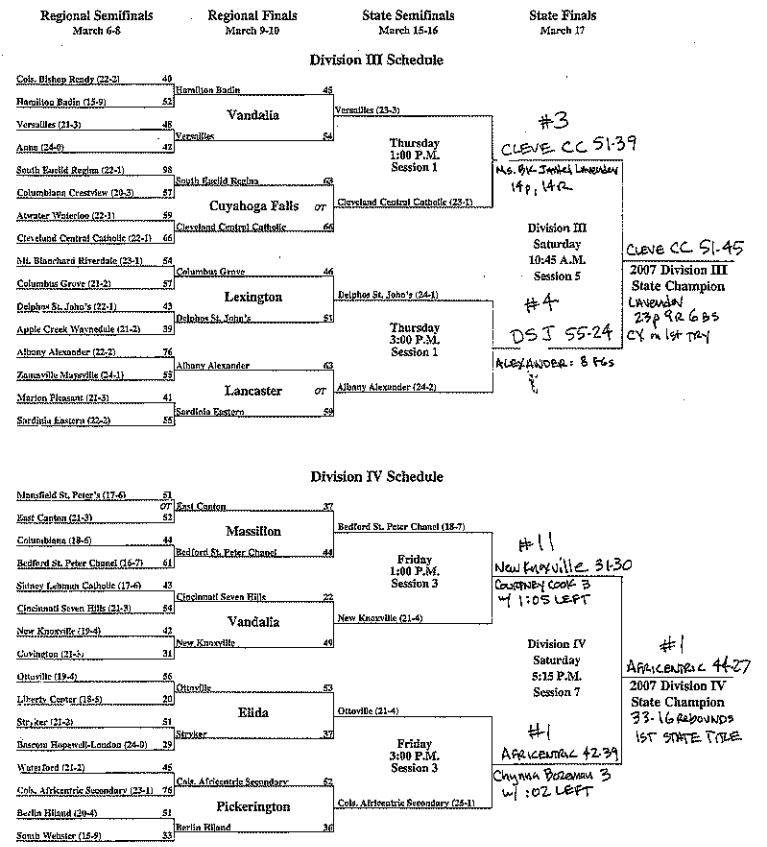

State Tournament at Value City Arena at the Jerome Schottenstein Center, The Ohio State University

Home team listed on top of bracket