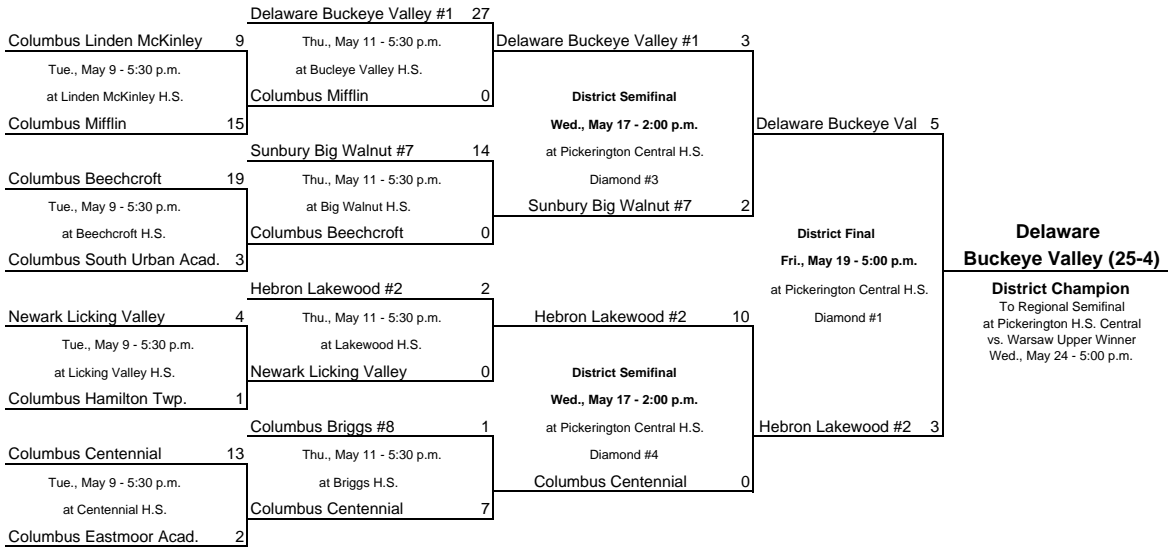

2006 OHSAA Regional Softball Sectional/District Tournament Brackets

Division II, Region 7 - Pickerington

Pickerington High School Central, 300 Opportunity Way, Pickerington 43147. Betsy Hoffman, Mgr., P: 614-830-2732

- indicates seed at sectional draw

Pickerington #2 District: Pickerington H.S. Central, 300 Opportunity Way, Pickerington. Betsy Hoffman, Mgr., P: 614-830-2732

Home team is the top team on the bracket and will host the sectional games.