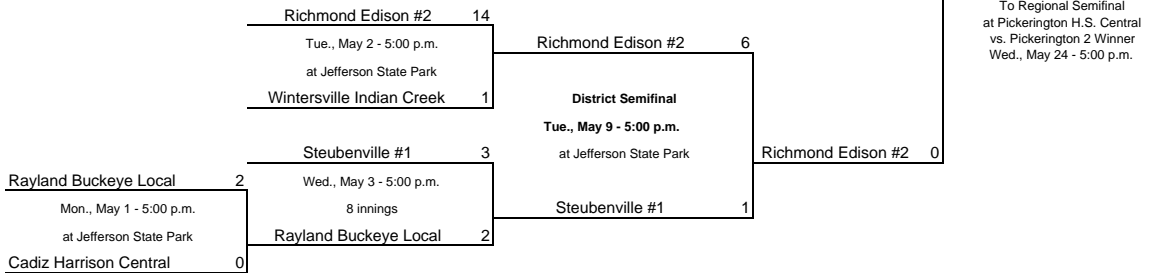

Richmond Edison Sectional: 9890 S.R. 152 N., Richmond 43944.

Lynn Meyer, Mgr., P: 740-765-4313