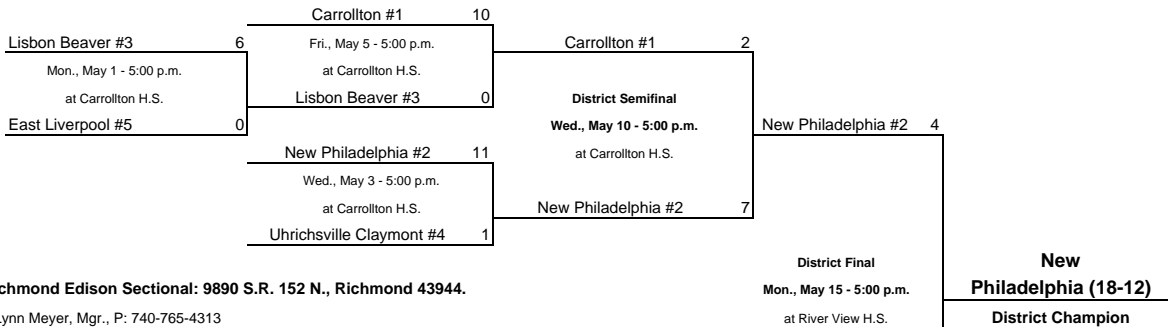

Warsaw Upper District: River View H.S., 26496 S.R. 60 N., Warsaw. Ron Tisko, Mgr., P: 740-824-3521

Carrollton Sectional: 252 Third St. N.E. Carrollton 44615.

Howard George, Mgr., P: 330-627-8410