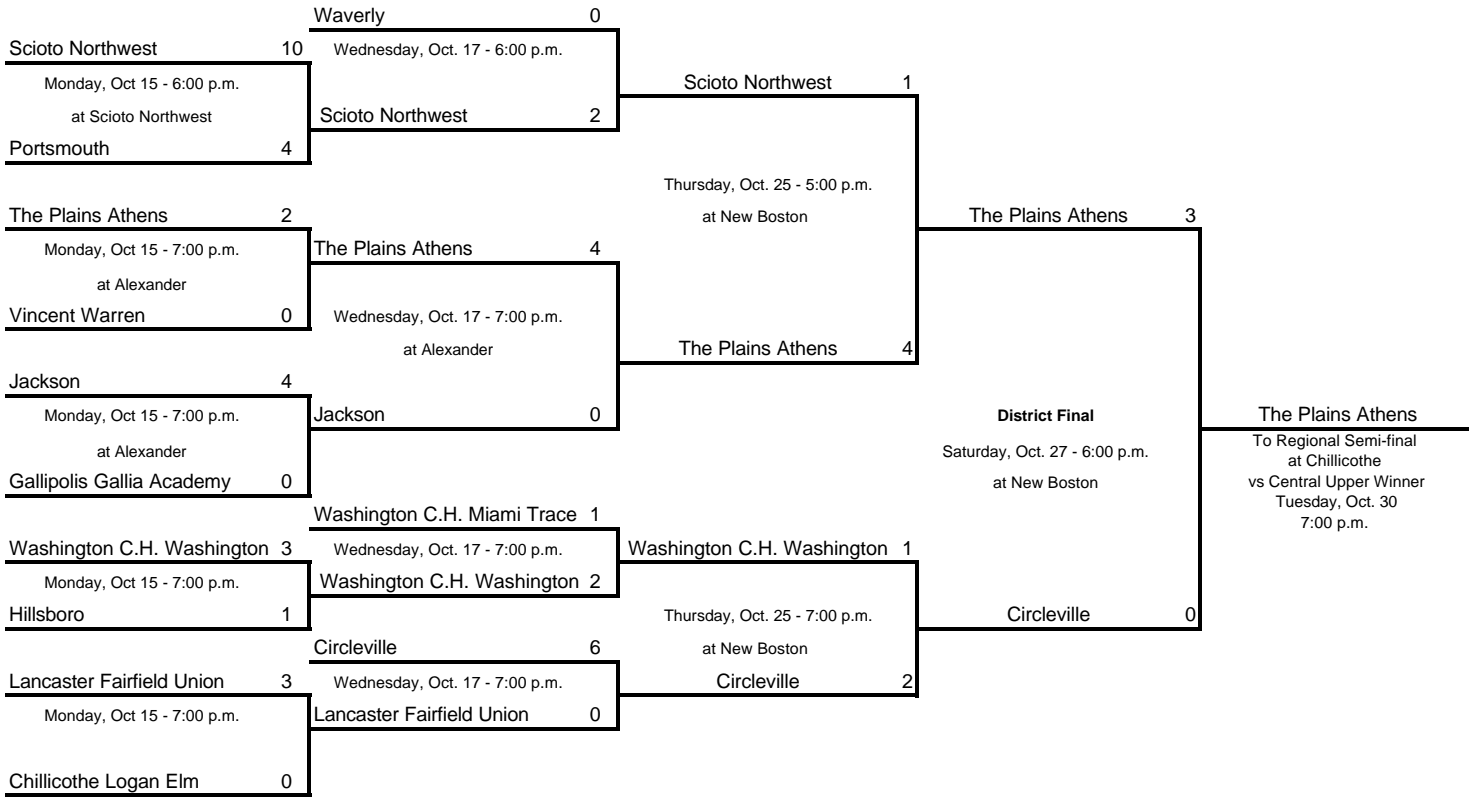

OHSAA 2001 SOCCER TOURNAMENT - BOYS DIVISION II

Region 7 - District Tournament Bracket

Home Team is Top Team on Bracket.

at Glenwood High School, 522 Glenwood Ave., New Boston 45662.

Chris Porter, Mgr., Glenwood High School. B: 740-456-4559.

East Liverpool	0	Monday, Oct. 15 - 6:00 p.m.	New Philadelphia	0
New Philadelphia	5	Thursday, Oct. 18 - 6:00 p.m.	Dover	3
Dover	4	Tuesday, Oct. 16 - 6:00 p.m.	Dover	1
Lisbon Beaver Local	0			

at Zanesville High School, 1701 Blue Ave., Zanesville 43701.