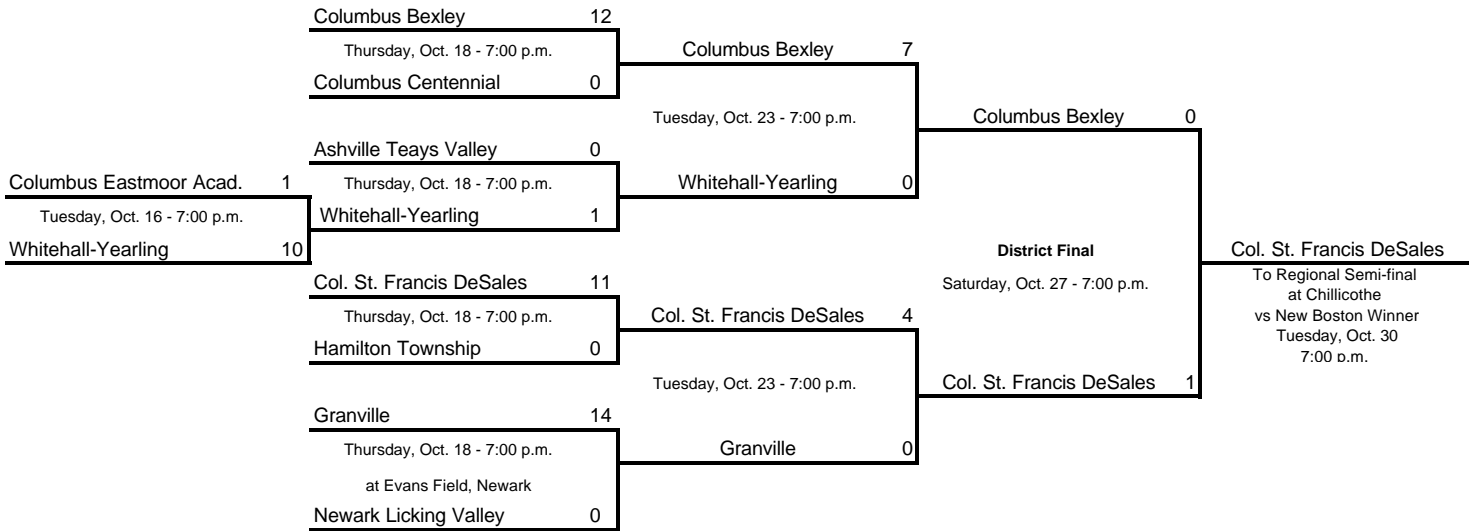

Central District Upper Bracket - games played at home team field

Jim Shipp, Mgr., 185 Mulberry Street, Marysville, 43040. H: 937-642-7474.